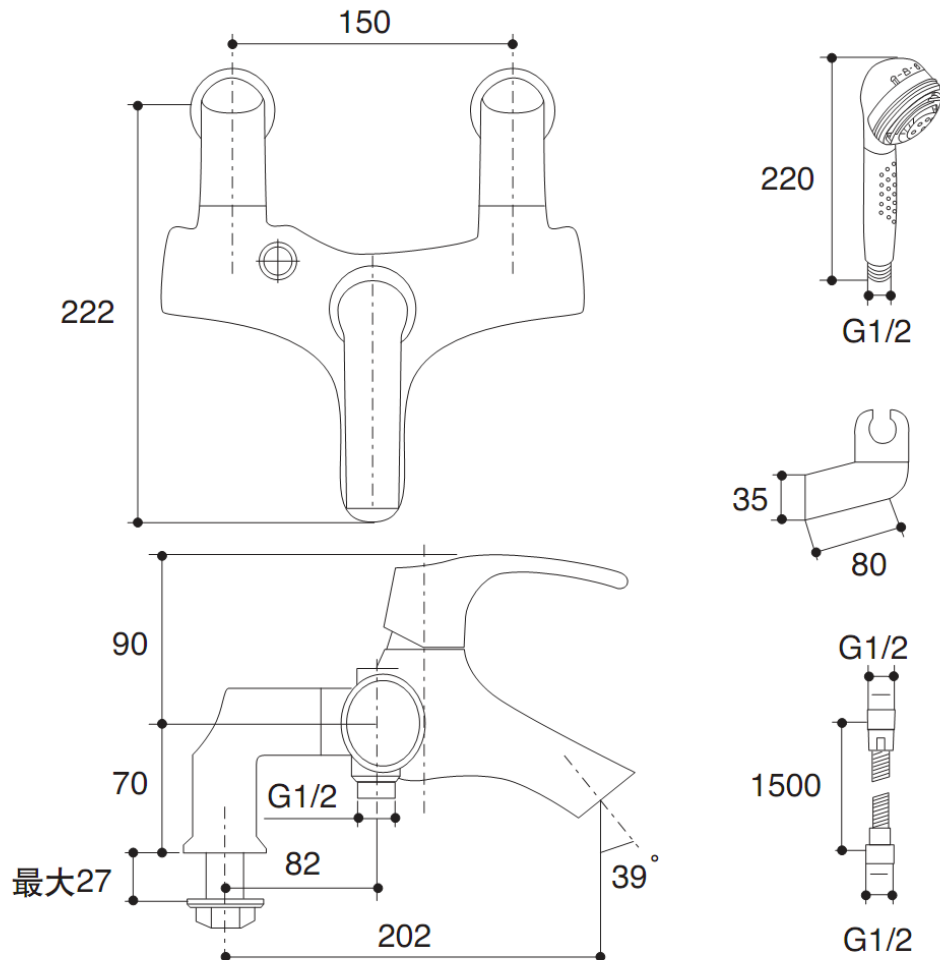

Product Specification:

Model	Spout		Handle	Includes	Finish	NOTE
	Reach	Height				
K-19483T	202mm	-	Metal	Spout, handle, diverter, multi-function handshower, hose, bracket, aerator, valve, deck-mount connectors	CP SN BN	-

Product Dimension:

K-19483T

*The above information are subject to change without notice.