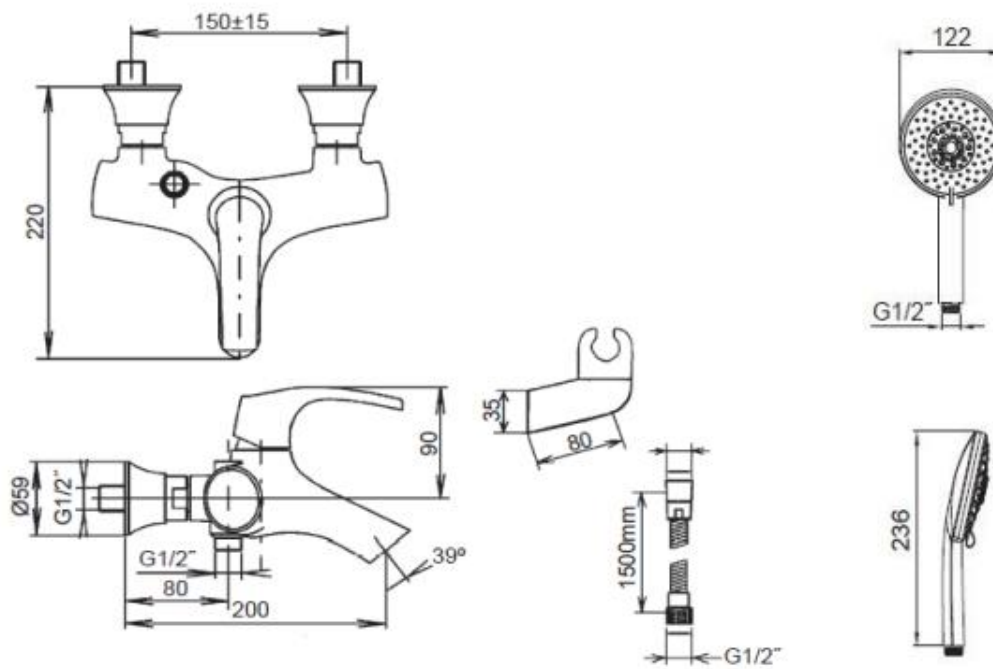

### Product Specification:

| Model      | Spout |        | Handle | Includes  | Finish         |
|------------|-------|--------|--------|---|----------------|
|            | Reach | Height |        |   |                |
| K-72640T-4 | 200mm | -      | Lever  | Spout, handle, diverter, Rain Duet multi-function handshower, flexible hose, bracket, connector, valve, aerator | CP<br>SN<br>BN |

### Product Dimension:

K-72640T-4

Please note that the above information are subject to change without notice.