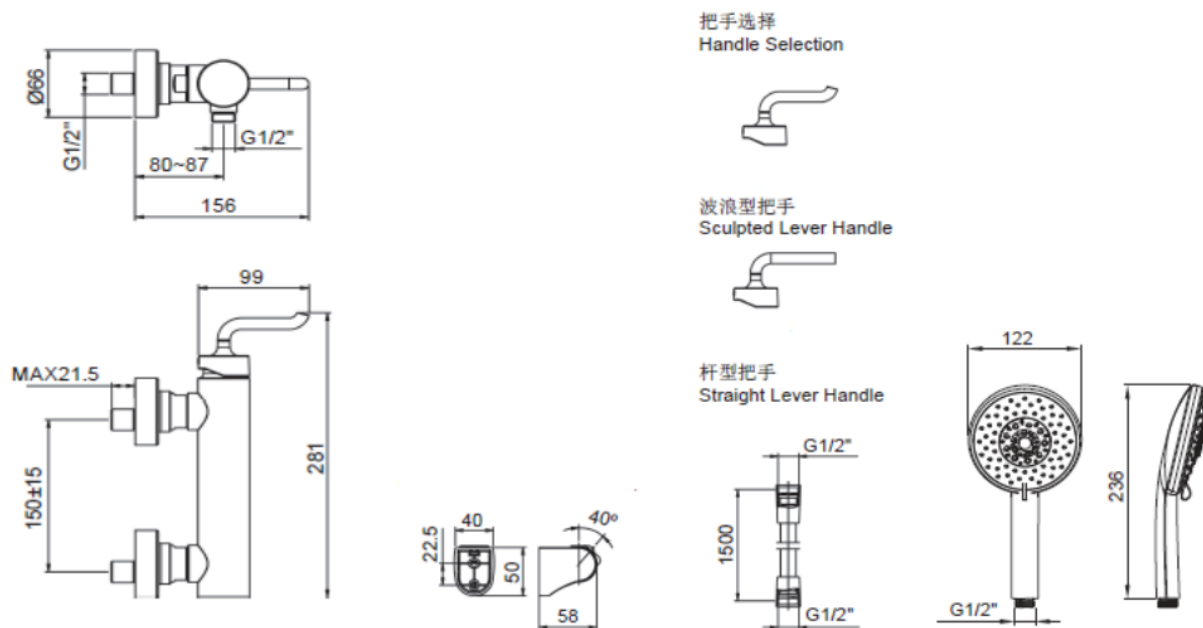

Product Specification:

Model	Handle	Includes	Finish
K-72634T-4A	Lever handle	Valve, flexible hose, handle, connector, Rain Duet multi-function showerhead and bracket	CP BGD PGD RGD
K-72634T-4	Smile handle		

Product Dimension:

K-72634T-4/K-72634T-4A

Please note that the above information are subject to change without notice.