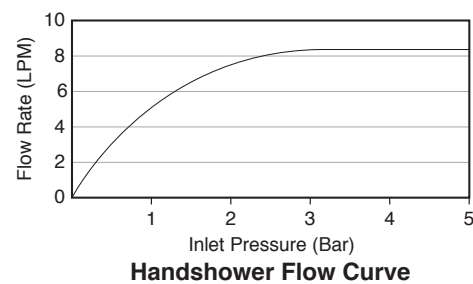

Features

- Brass construction
- Precise thermostatic valve with over-ridable temperature stop for added safety
- Durable KOHLER finishes resist corrosion and tarnishing
- 200mm spout reach
- Adjustable inlet fittings with 15mm tolerance
- Includes 110 mm Awaken Geometric 3-function handshower

For a full range of color finishes in your market please contact your local Kohler representative.

- Note: 1. Flow rates are approximate. (1 gallon = 3.785 liters, 1 bar = 14.5 psi)
 2. Flow rates shown with supplied flow regulators installed.