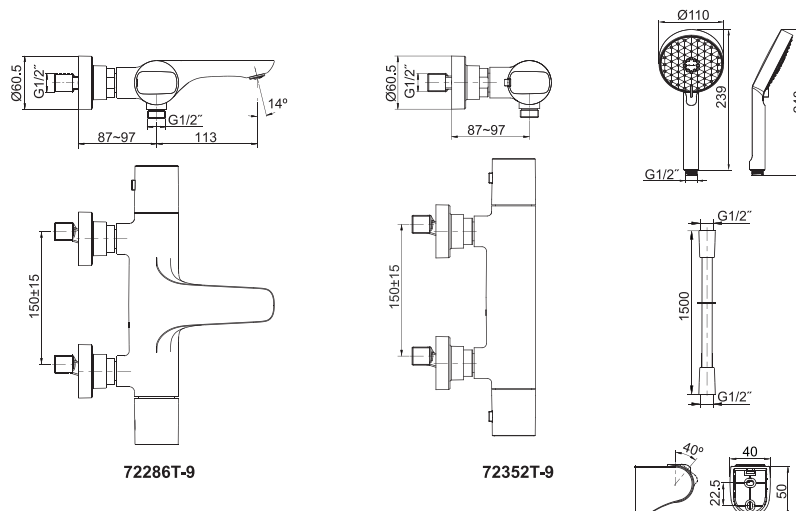

Features

- Brass construction
- Precise thermostatic valve with over-ridable temperature stop for added safety
- Durable KOHLER finishes resist corrosion and tarnishing
- 200mm spout reach
- Adjustable inlet fittings with 15mm tolerance
- Includes 110 mm Awaken Geometric 3-function handshower

Specified Model

Model	Description	Color/Finished
72286T-9	Aleo Exposed Wall Mount Thermostatic Bath Shower Faucet	Polished Chrome (CP)
72352T-9	Aleo Exposed Wall Mount Thermostatic Shower Only Faucet	Polished Chrome (CP)

For a full range of color finishes in your market please contact your local Kohler representative.

- Note: 1. Flow rates are approximate. (1 gallon = 3.785 liters, 1 bar = 14.5 psi)
 2. Flow rates shown with supplied flow regulators installed.

Dimensions are approximate.

Unit: mm

Product Diagram