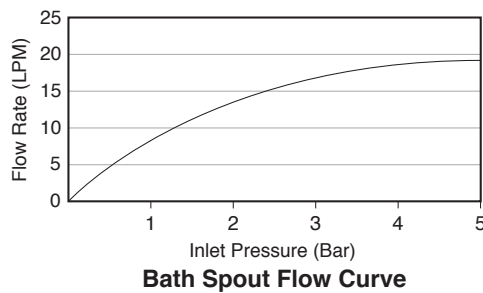

Features

- Brass construction
- Precise thermostatic valve with over-ridable temperature stop for added safety
- Durable KOHLER finishes resist corrosion and tarnishing
- 200mm spout reach
- Adjustable inlet fittings with 15mm tolerance
- Includes 110 mm Awaken Geometric 3-function handshower

For a full range of color finishes in your market please contact your local Kohler representative.

- Note: 1. Flow rates are approximate. (1 gallon = 3.785 liters, 1 bar = 14.5 psi)
 2. Flow rates shown with supplied flow regulators installed.