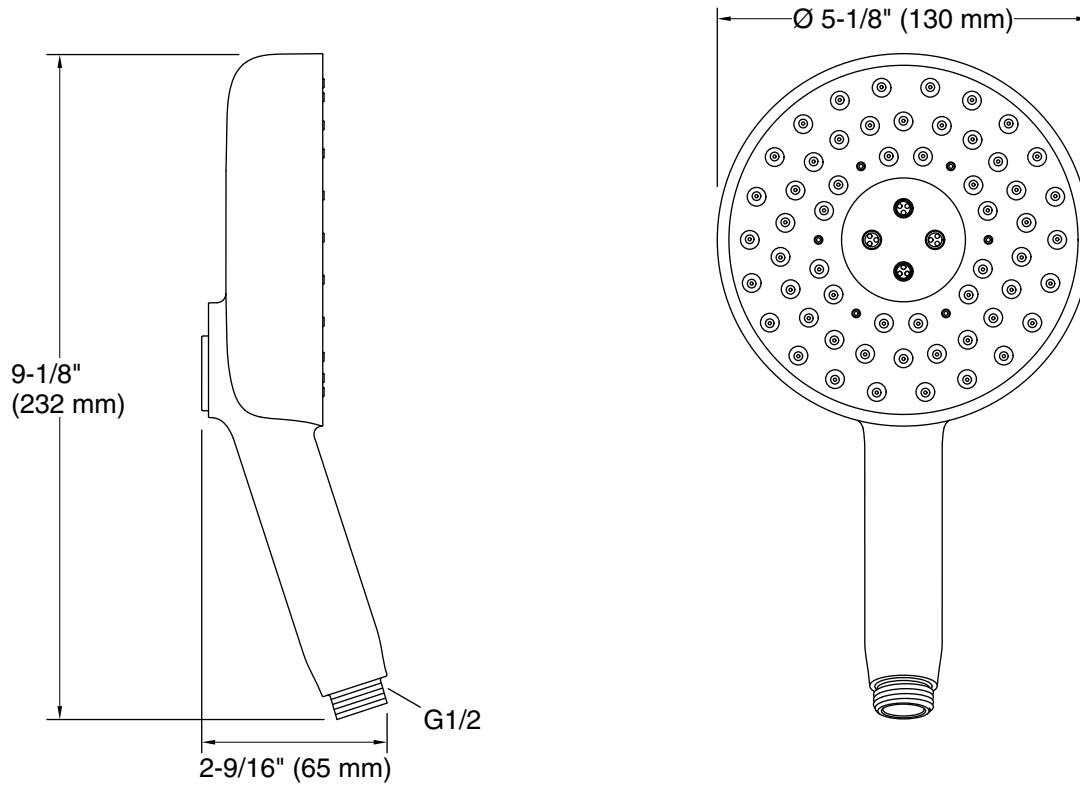

### Installation

- G 1/2 inlet connection.
- Requires shower hose (sold separately).
- Bracket or slidebar required for wall-mount installation.
- Deck-mount holder required for deck-mount installation.

### Codes/Standards

None Applicable

See website for detailed warranty information.

**Technical Information**

All product dimensions are nominal.