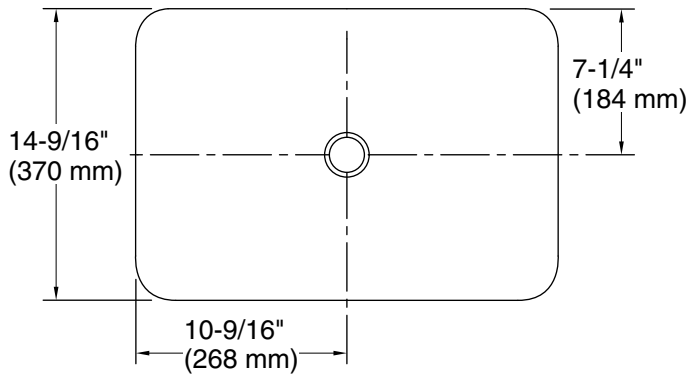

Dutchmaster Blush Floral™ Carillon®

21-1/4" rectangular drop-in bathroom sink, no overflow
K-30334-DM1

Recommended ADA Installation