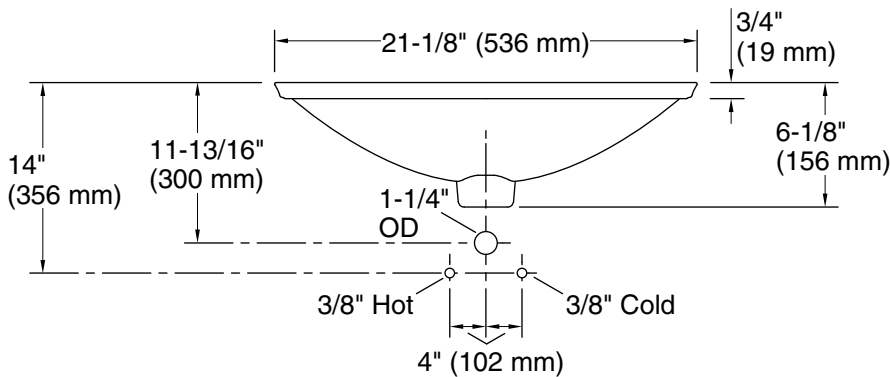

Standard Installation

Technical Information

All product dimensions are nominal.

1. Bowl configuration: Single
   Installation: Drop-in
   Bowl area (Only): Length: 21-1/8" (536 mm)
   Width: 14-9/16" (370 mm)
   Bowl depth: 4-1/8" (105 mm)
   Water depth: 4-1/8" (105 mm)
   With overflow: No
   Template: 1242828, required, included

Notes

Install this product according to the installation instructions.

NOTICE: Countertop manufacturer or cutter must use the current product template available at www.kohler.com, or by calling 1-800-4KOHLER. Kohler Co. is not responsible for cutout errors when the incorrect cutout template is used.

ADA, CSA B651 compliant when installed to the specific requirements of these regulations.