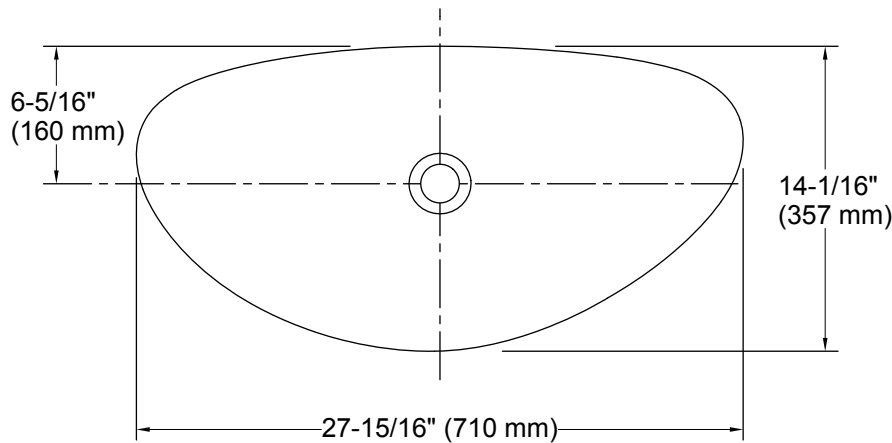

Kensho™
Trough Vessel Bathroom Sink
K-8325

Features

- Natural stone
- Above counter
- Asymmetrical large oval basin
- Without overflow
- No faucet holes; requires wall- or counter-mount faucet.
- 27-15/16 (710 mm) x 14-1/16 (357 mm) x 7-5/8" (194 mm)

Color	Code	Description
	CS6	Biancone
	CS7	Grey Foussana

Recommended ADA Installation

Technical Information

All product dimensions are nominal.

Installation:	Vessel
Bowl area:	Length: 27-3/16" (690 mm) Width: 13-1/4" (337 mm) Bowl depth: 3-3/16" (81 mm) Water depth: 3-3/16" (81 mm)
Template:	Above counter, 1329684-7, required, included