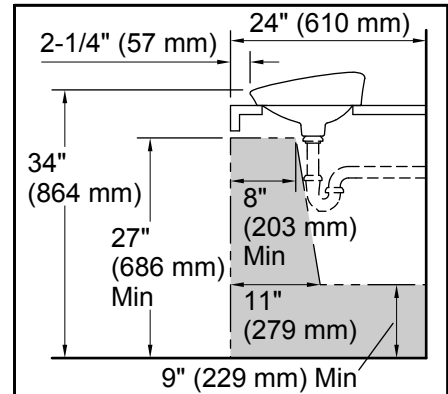

Kensho™
Trough Vessel Bathroom Sink
K-8325

Features

- Natural stone
- Above counter
- Asymmetrical large oval basin
- Without overflow
- No faucet holes; requires wall- or counter-mount faucet.
- 27-15/16 (710 mm) x 14-1/16 (357 mm) x 7-5/8" (194 mm)

Color	Code	Description
	CS6	Biancone
	CS7	Grey Foussana

Recommended ADA Installation

Technical Information

All product dimensions are nominal.

Installation:	Vessel
Bowl area:	Length: 27-3/16" (690 mm) Width: 13-1/4" (337 mm) Bowl depth: 3-3/16" (81 mm) Water depth: 3-3/16" (81 mm)
Template:	Above counter, 1329684-7, required, included

Both the product and the drain to be installed using clear, 100% Silicone sealant.

The faucet should be installed such that the water stream does not directly impact the decorated surface.

If the faucet is deck-mounted on the center-line of the product we recommend a minimum of a 5" faucet reach to extend past the decorated portion of the surface.