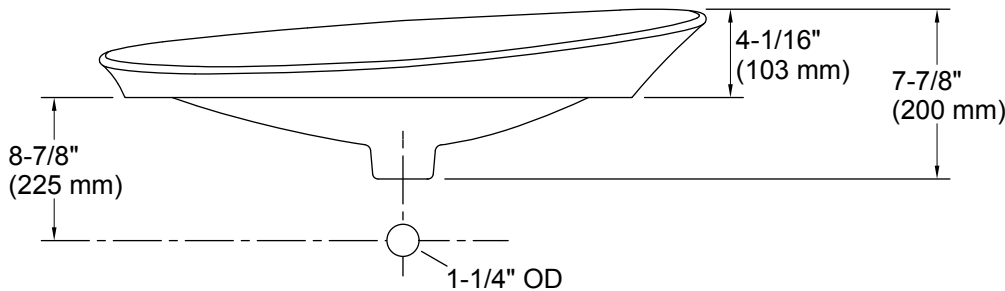

Kensho™
Trough Vessel Bathroom Sink
K-8325

Features

- Natural stone
- Above counter
- Asymmetrical large oval basin
- Without overflow
- No faucet holes; requires wall- or counter-mount faucet.
- 27-15/16 (710 mm) x 14-1/16 (357 mm) x 7-5/8" (194 mm)

Color	Code	Description
	CS6	Biancone
	CS7	Grey Foussana

Recommended ADA Installation

Technical Information

All product dimensions are nominal.

Installation:	Vessel
Bowl area:	Length: 27-3/16" (690 mm) Width: 13-1/4" (337 mm) Bowl depth: 3-3/16" (81 mm) Water depth: 3-3/16" (81 mm)
Template:	Above counter, 1329684-7, required, included