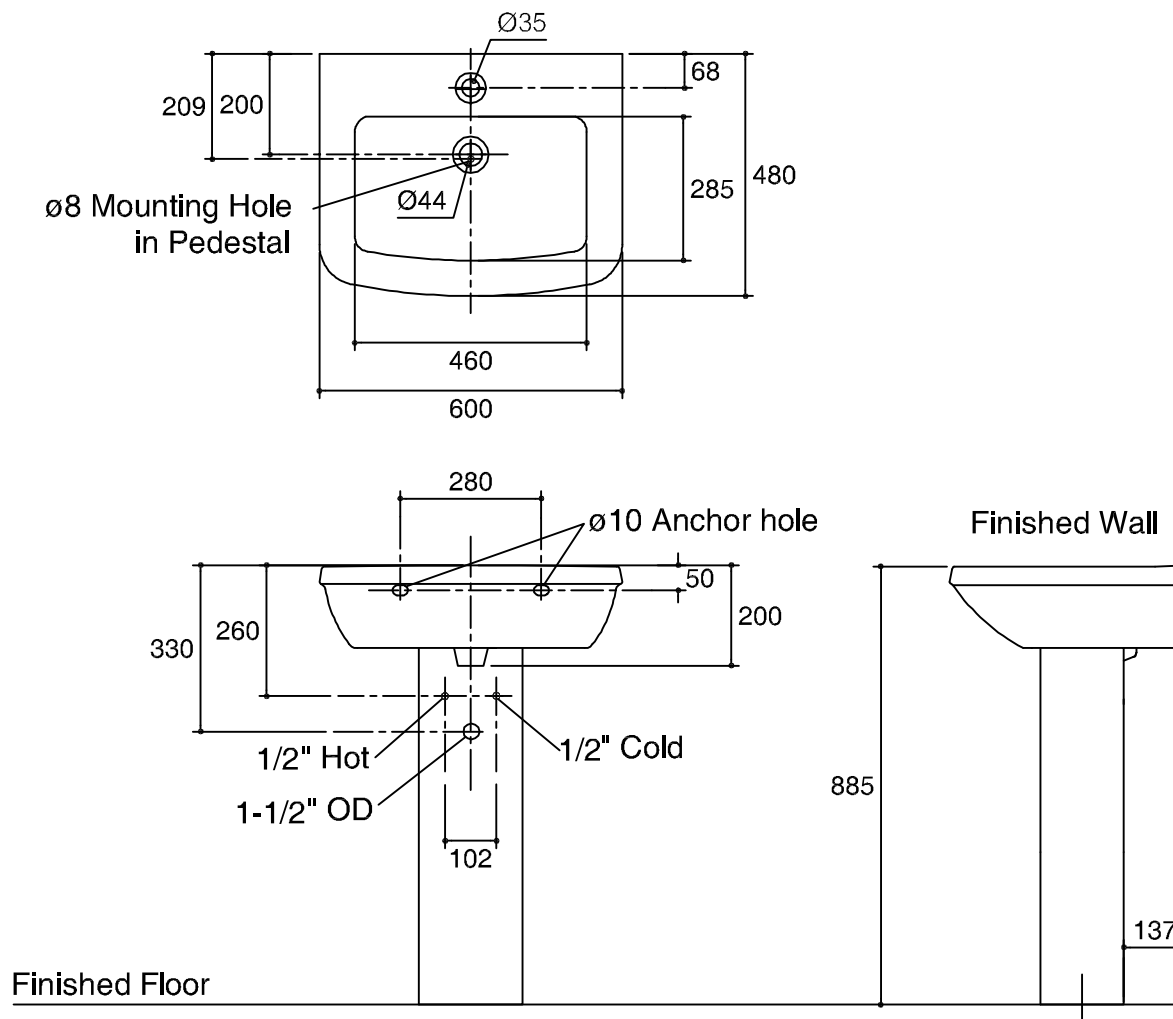

Dimensions are approximate.

Unit: mm.

SKU	K-17156X-0 , K-17153X-0
Name	PANACHE LAVATORY
Description	LAVATORIES

**KOHLER**

\* The recommended dimension for installation can be adjusted according to user preferences and layout.