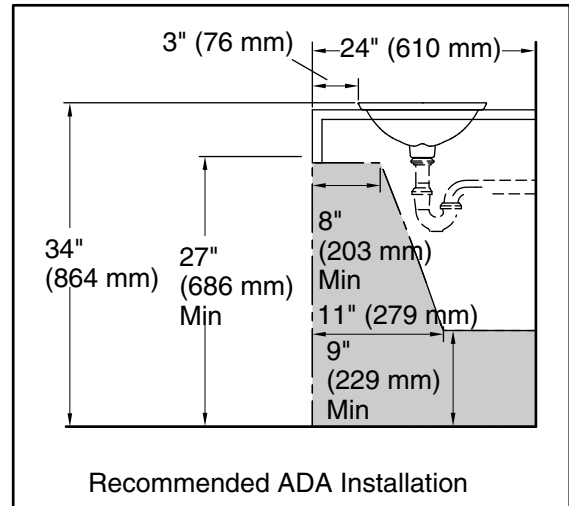

	0	White
---	---	-------

Sartorial™ Paisley Carillon®

21" rectangular drop-in bathroom sink, no overflow
K-75749-FP1

Technical Information

All product dimensions are nominal.

Bowl configuration:	Single
Installation:	Drop-in, Vessel
Bowl area (Only):	Length: 21-1/8" (536 mm) Width: 14-9/16" (370 mm) Bowl depth: 4-1/8" (105 mm) Water depth: 4-1/8" (105 mm)
With overflow:	No
Template:	1242828, required, included