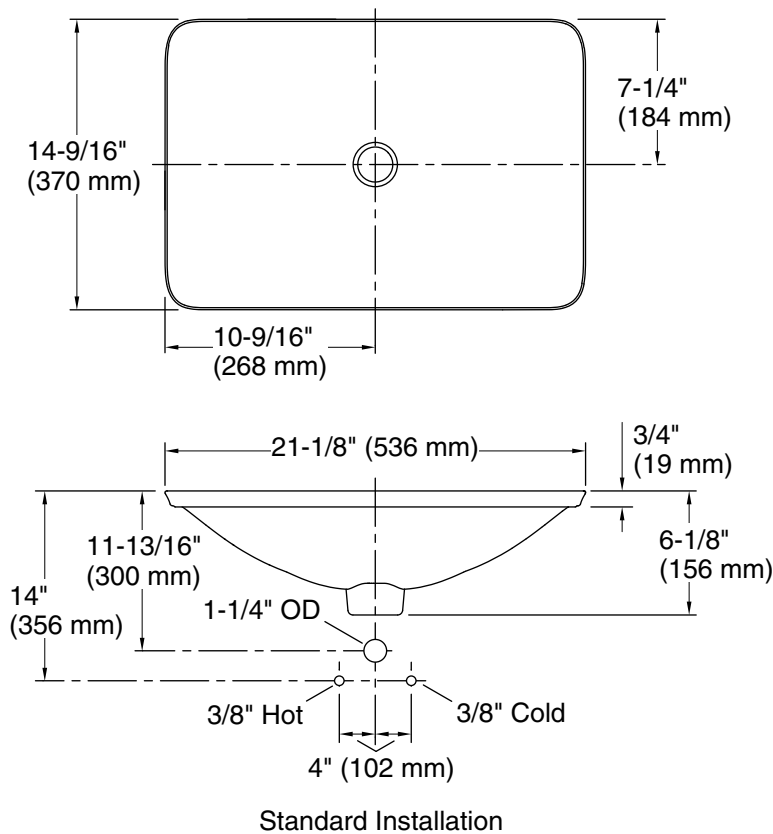

	0	White
---	---	-------

Sartorial™ Paisley Carillon®

21" rectangular drop-in bathroom sink, no overflow
K-75749-FP1

Technical Information

All product dimensions are nominal.

Bowl configuration:	Single
Installation:	Drop-in, Vessel
Bowl area (Only):	Length: 21-1/8" (536 mm) Width: 14-9/16" (370 mm) Bowl depth: 4-1/8" (105 mm) Water depth: 4-1/8" (105 mm)
With overflow:	No
Template:	1242828, required, included