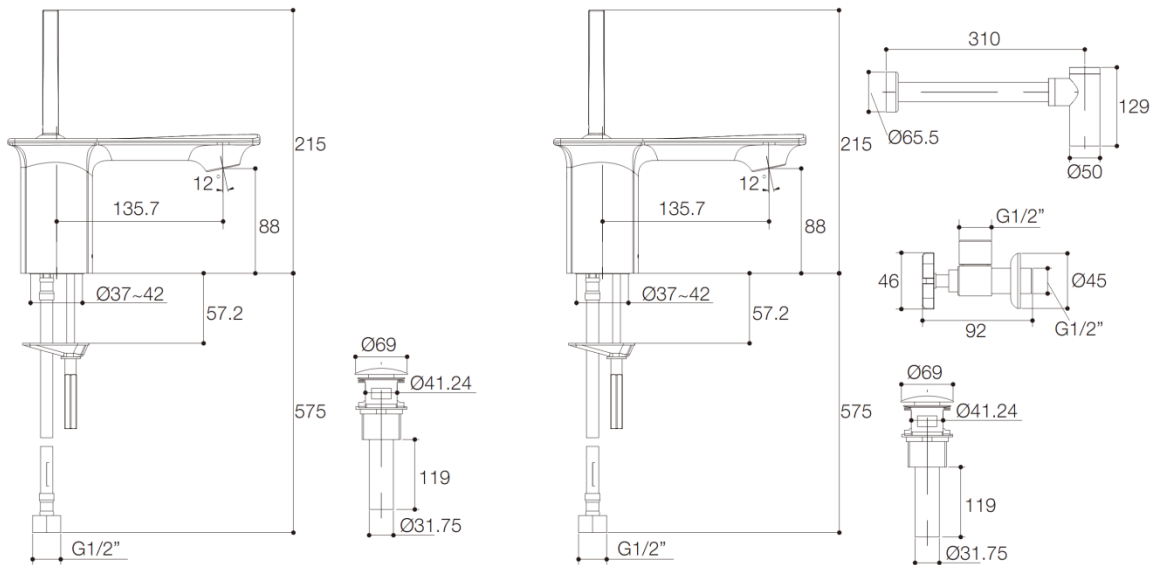

Product Specification:

Model	Spout		Handles	Includes	Finish
	Reach	Height			
K-7111T-4	136mm	88mm	Lever	136mm spout, handle, valve, drain, aerator, supplies, connection assy.	CP
K-14760T-4				136mm spout, valve, aerator, handle, drain, supplies, connection assy., wall-mount bottle trap, and a pair of angle valves	

Product Dimension:

K-7111T-4

K-14760T-4

*The above information are subject to change without notice.