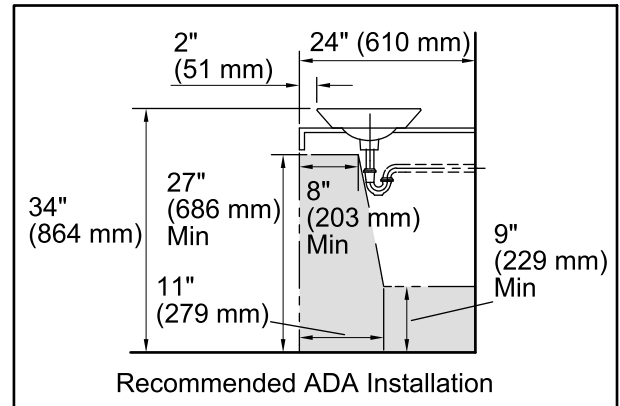

Color	Code	Description
	K5	Translucent Cashmere

Gilded Meadow™ Conical Bell®
 Above-counter/Wall-mount Bathroom Sink
K-45922-DE

Technical Information

All product dimensions are nominal.

- Bowl configuration: Single
- Installation: Wall-mount, Vessel
- Bowl area: Diameter: 15-7/8" (403 mm)
Water depth: 4-1/4" (108 mm)
- Drain hole: 1-3/4" (44 mm)
- Template: 1002980-7, required, included

Notes

Install this product according to the installation instructions.

Product does not have an overflow.

*Spout must be 5" (127 mm) long (min) for adequate clearance into the bathroom sink when installed with centerline as shown.