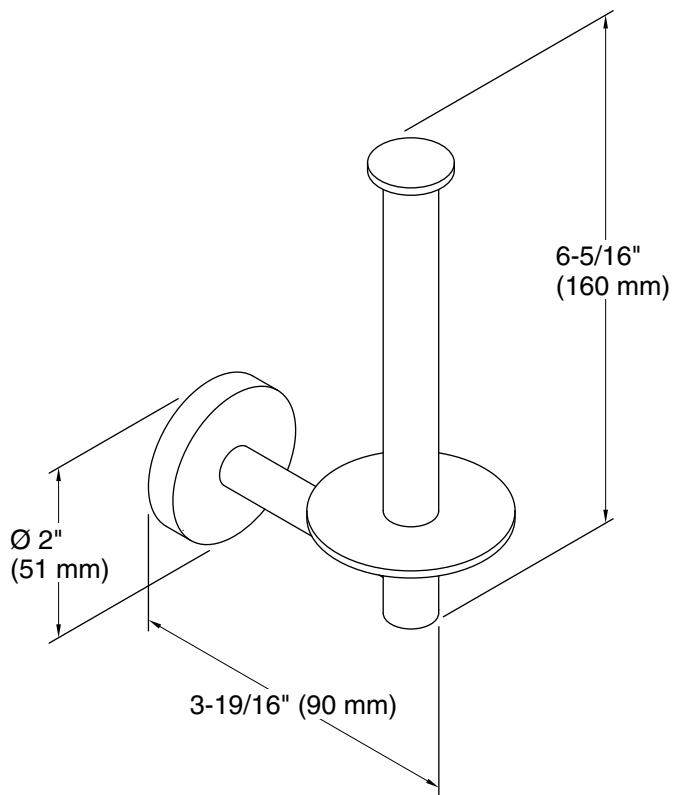

Features

- Vertical holder makes changing toilet tissue quick and simple.
- Coordinates with Elate faucets and accessories.

Material

- Premium metal construction for durability and reliability.
- KOHLER finishes resist corrosion and tarnishing.

Available Colors/Finishes

Color tiles intended for reference only.

Color	Code	Description
	CP	Polished Chrome
	BN	Vibrant® Brushed Nickel

Technical Information

All product dimensions are nominal.

Material: Zinc, Brass