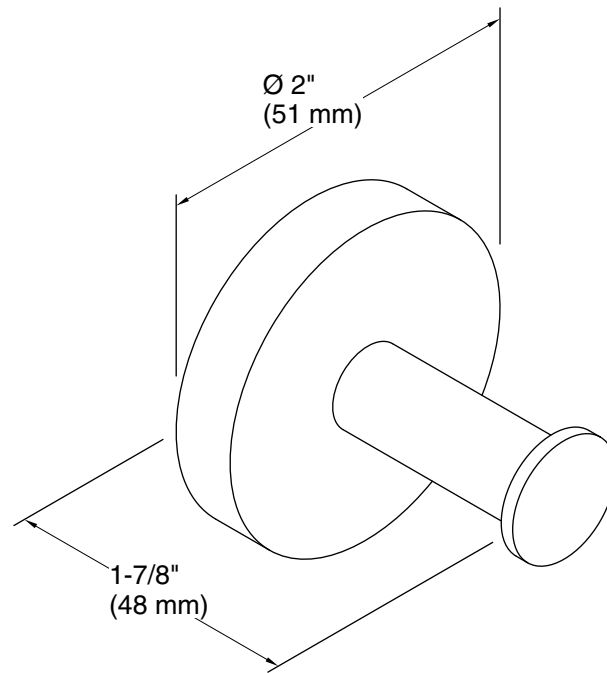

Technical Information

All product dimensions are nominal.

Material: Zinc, Brass

Notes

Install this product according to the installation instructions.

CAUTION: Risk of personal injury. Do not install these products in any area where they are likely to be used inadvertently as a grab bar or support bar. These products are not designed or intended for use as a grab bar or support bar.