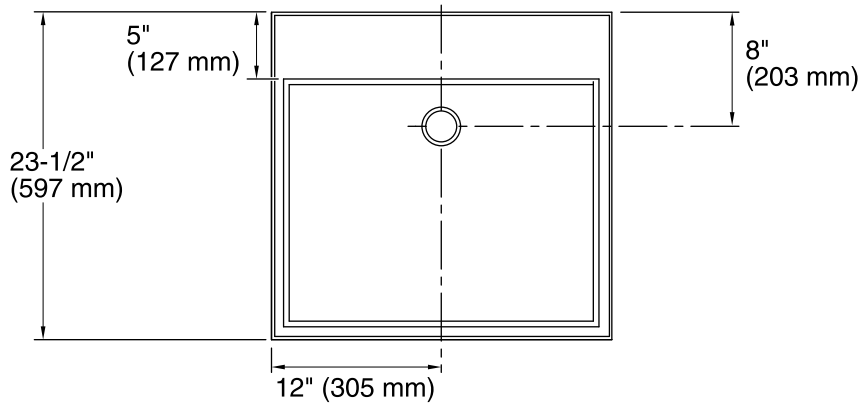

### Technical Information

All product dimensions are nominal.

Installation:	Drop-in, Wall-mount
Bowl area (Only):	Length: 22" (559 mm) Width: 17-1/2" (445 mm) Water depth: 1-3/4" (44 mm)
Template:	1014137-7, required, included