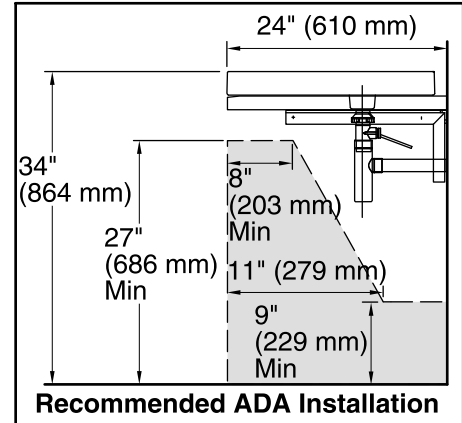

#### Features

- Fireclay
- Without overflow.
- Countertop or wall-mount installation.
- Without faucet holes.
- Complements the Purist Suite.
- 24" (610 mm) x 23-1/2" (597 mm)

### Technical Information

All product dimensions are nominal.

Installation:	Drop-in, Wall-mount
Bowl area (Only):	Length: 22" (559 mm) Width: 17-1/2" (445 mm) Water depth: 1-3/4" (44 mm)
Template:	1014137-7, required, included