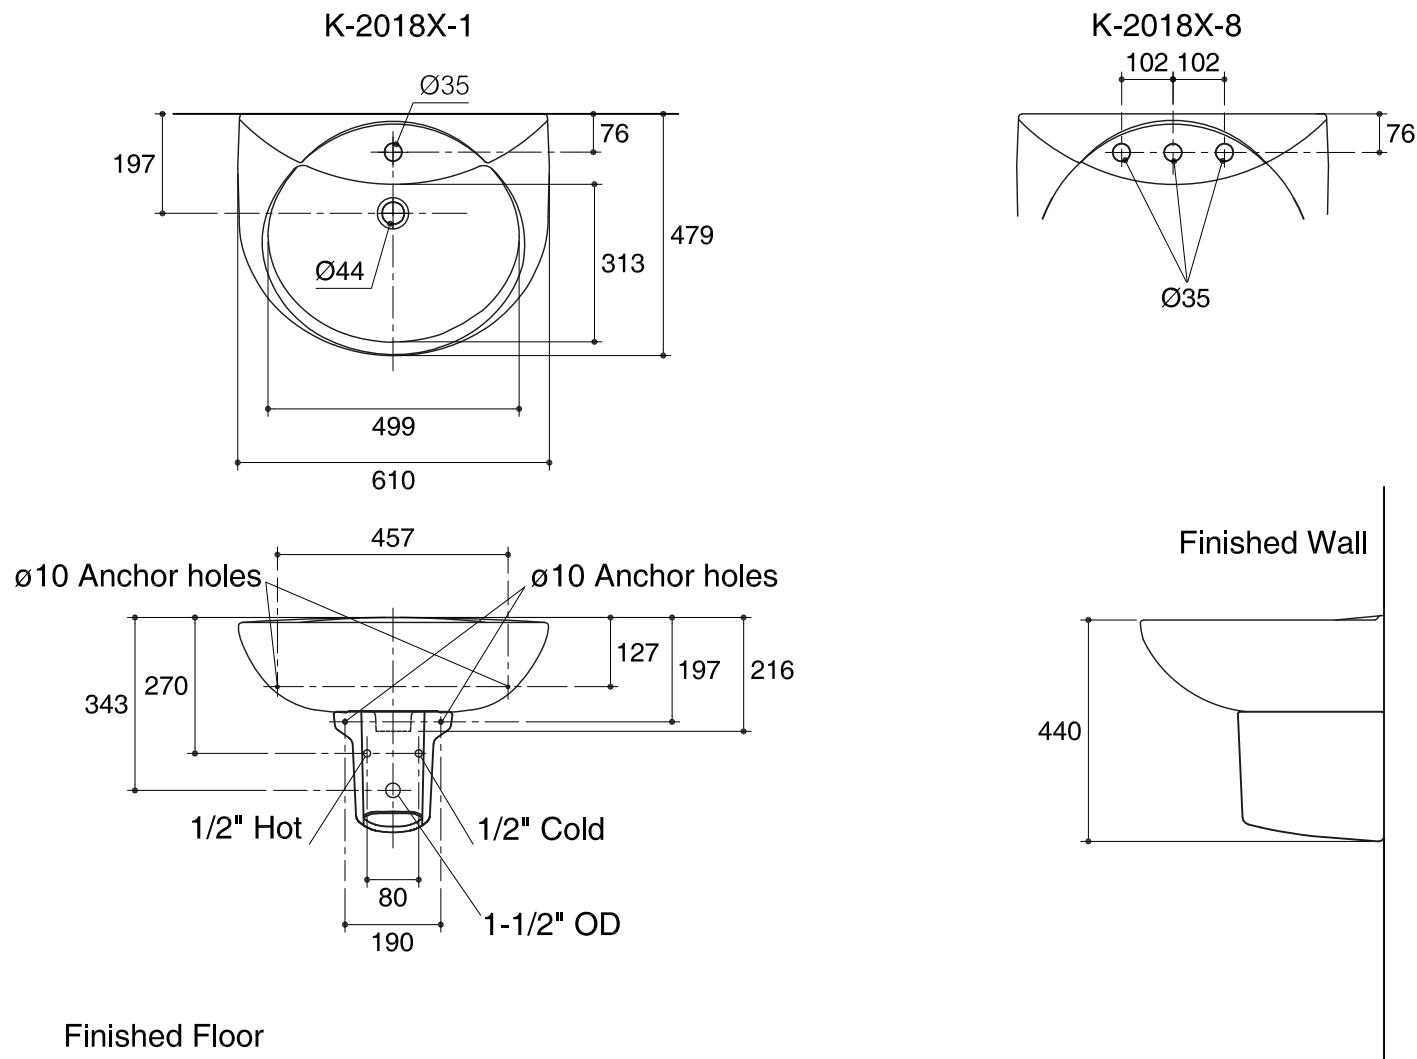

Dimensions are approximate.

Unit: mm.

SKU	K-2018X-0, K-11340X-0
Name	FOLIO LAVATORY
Description	LAVATORIES

KOHLER

* The recommended dimension for installation can be adjusted according to user preferences and layout.