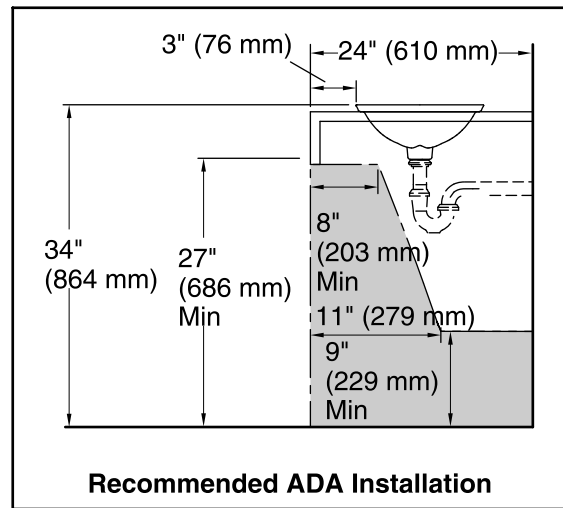

THE BOLD LOOK
OF **KOHLER**®

Derring® Carillon® Rectangle Wading Pool®

Wading Pool® Bathroom Sink

K-17916-RL

Technical Information

All product dimensions are nominal.

Bowl configuration: Single

Installation: Drop-in, Vessel

Bowl area (Only): Length: 21-1/8" (536 mm)
 Width: 14-9/16" (370 mm)
 Bowl depth: 4-1/8" (105 mm)
 Water depth: 4-1/8" (105 mm)

Template: 1242828, required, included

Notes

Install this product according to the installation instructions.