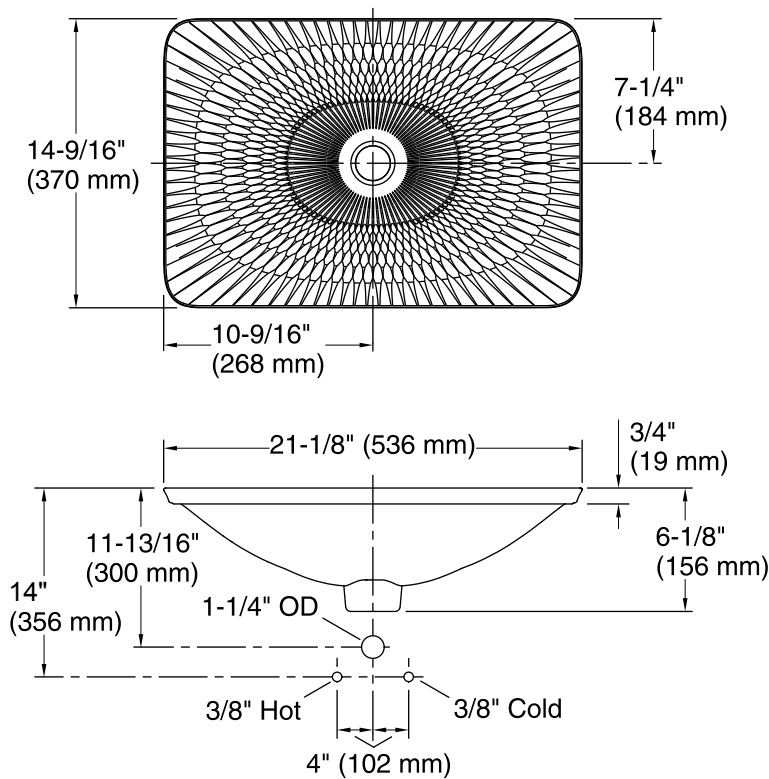

Derring® Carillon® Rectangle Wading Pool®

Wading Pool® Bathroom Sink

K-17916-RL

Features

- Vitreous china with decorative carving.
- Wading Pool.
- 21-1/8" x 14-9/16" rectangle.
- Without overflow.

ADA

Codes/Standards

THE BOLD LOOK
OF **KOHLER**®

Derring® Carillon® Rectangle Wading Pool®

Wading Pool® Bathroom Sink

K-17916-RL

Technical Information

All product dimensions are nominal.

Bowl configuration: Single

Installation: Drop-in, Vessel

Bowl area (Only): Length: 21-1/8" (536 mm)
 Width: 14-9/16" (370 mm)
 Bowl depth: 4-1/8" (105 mm)
 Water depth: 4-1/8" (105 mm)

Template: 1242828, required, included

Notes

Install this product according to the installation instructions.