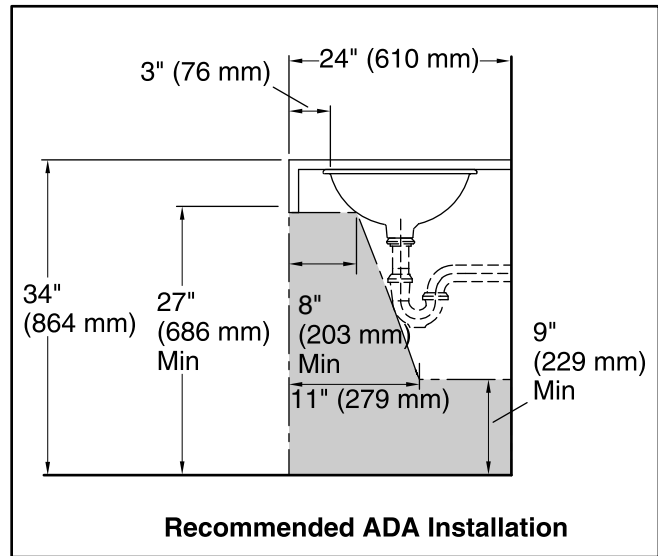

Derring®
Under-Mount Bathroom Sink
K-17889-RL

Features

- Vitreous China with Decorative Carving
- Under-mount
- 17" by 14" Countertop Cut-out
- Without Overflow

Components

Additional included component/s: 1193643 Basin Clamps.

Color tiles intended for reference only.

Color	Code	Description
	K8	Translucent White
	RB2	Bourbon Rutile
	RB3	Bluestone Rutile

Technical Information

All product dimensions are nominal.

Bowl configuration:	Single
Installation:	Under-mount
Bowl area (Only):	Length: 17" (432 mm)
	Width: 14" (356 mm)
	Bowl depth: 5-1/4" (133 mm)
	Water depth: 5-1/4" (133 mm)
Template:	1151011, required, included