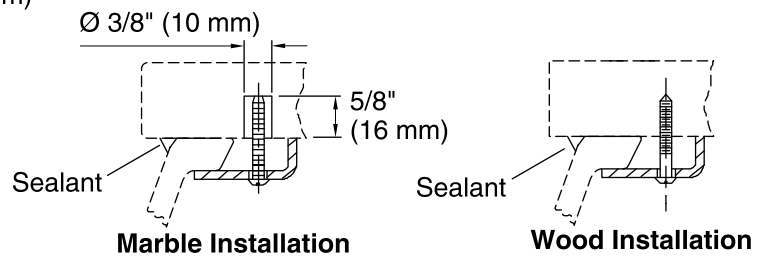

Derring®
Under-Mount Bathroom Sink
K-17889-RL

Features

- Vitreous China with Decorative Carving
- Under-mount
- 17" by 14" Countertop Cut-out
- Without Overflow

Components

Additional included component/s: 1193643 Basin Clamps.

Color tiles intended for reference only.

Color	Code	Description
	K8	Translucent White
	RB2	Bourbon Rutile
	RB3	Bluestone Rutile

Technical Information

All product dimensions are nominal.

Bowl configuration:	Single
Installation:	Under-mount
Bowl area (Only):	Length: 17" (432 mm)
	Width: 14" (356 mm)
	Bowl depth: 5-1/4" (133 mm)
	Water depth: 5-1/4" (133 mm)
Template:	1151011, required, included