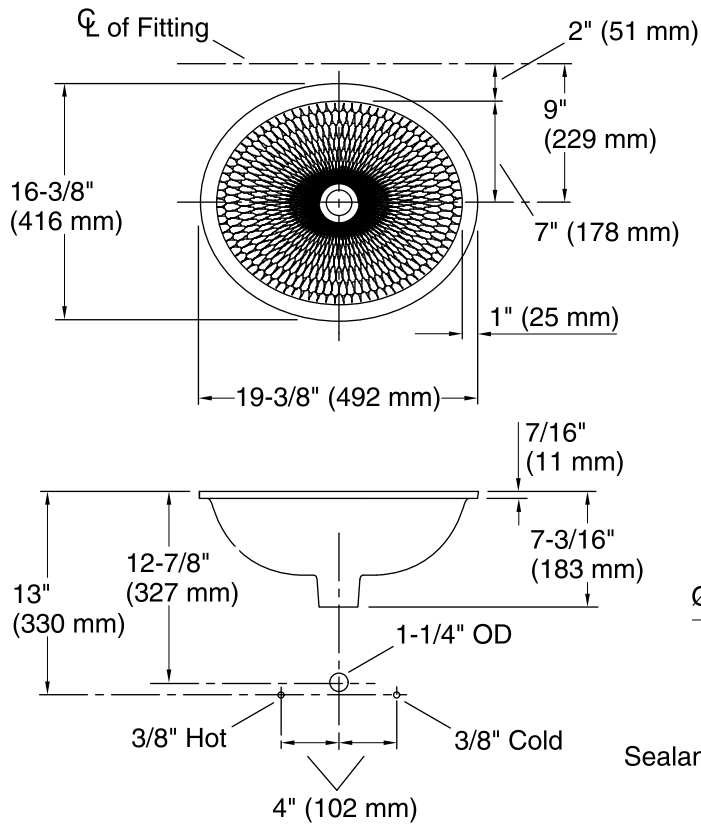

Derring®
Under-Mount Bathroom Sink
K-17889-RL

Features

- Vitreous China with Decorative Carving
- Under-mount
- 17" by 14" Countertop Cut-out
- Without Overflow

Components

Additional included component/s: 1193643 Basin Clamps.

Color tiles intended for reference only.

Color	Code	Description
	K8	Translucent White
	RB2	Bourbon Rutile
	RB3	Bluestone Rutile

Technical Information

All product dimensions are nominal.

Bowl configuration:	Single
Installation:	Under-mount
Bowl area (Only):	Length: 17" (432 mm)
	Width: 14" (356 mm)
	Bowl depth: 5-1/4" (133 mm)
	Water depth: 5-1/4" (133 mm)
Template:	1151011, required, included