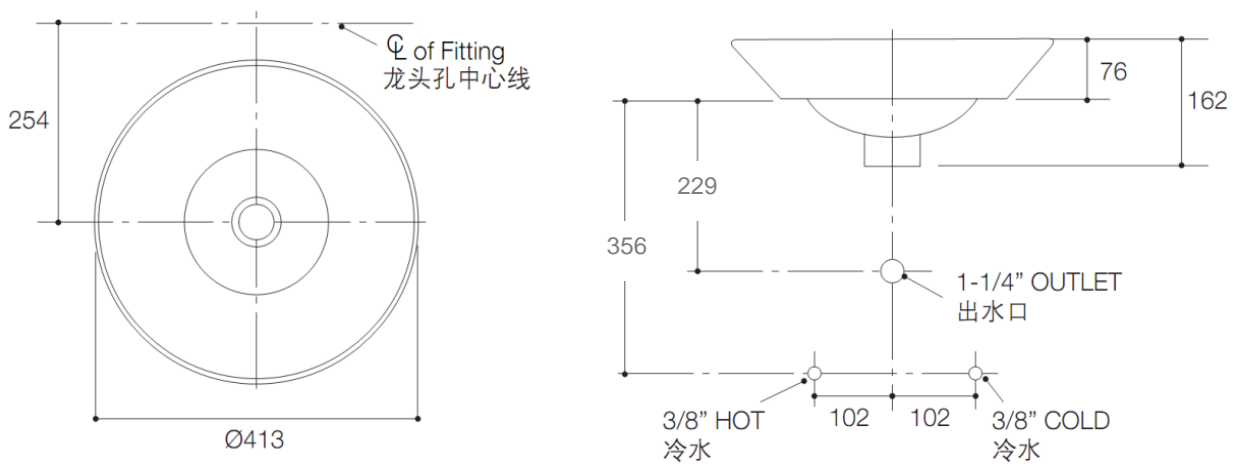

Product Specification:

Model	K-14223T-SMC
Installation	Above-the-counter
Faucet Drilling	None
Overall Dimensions	413 x 413 x 162 mm
Basin Dimensions	403 x 403 x 112 mm
Material	Vitreous China
Standards	Meets or exceeds U.S. ASTMEA 112.19.2M. Fixture dimensions are nominal and conform to tolerances established by ASME Standards.
Recommended	
Faucet	K-14406T-3/4-BGD Purist 8" dual-handle lavatory faucet
	K-14404T-4/4A-BGD Purist tall lavatory faucet
Note	Empress Bouquet™ design on White (0)

Product Dimension:

K-14223T-SMC

Please note that the above information are subject to change without notice.