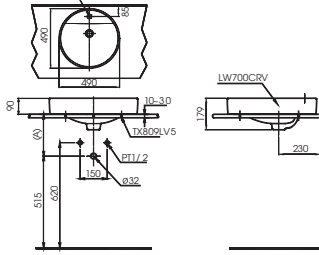

L700CTR

L700CTR Thân chậu
Bộ giá đỡ

* TỰY CHON

Lưu ý: Để lắp đặt ống thải phải đảm bảo kích thước (A)
(*) Kích thước tham khảo