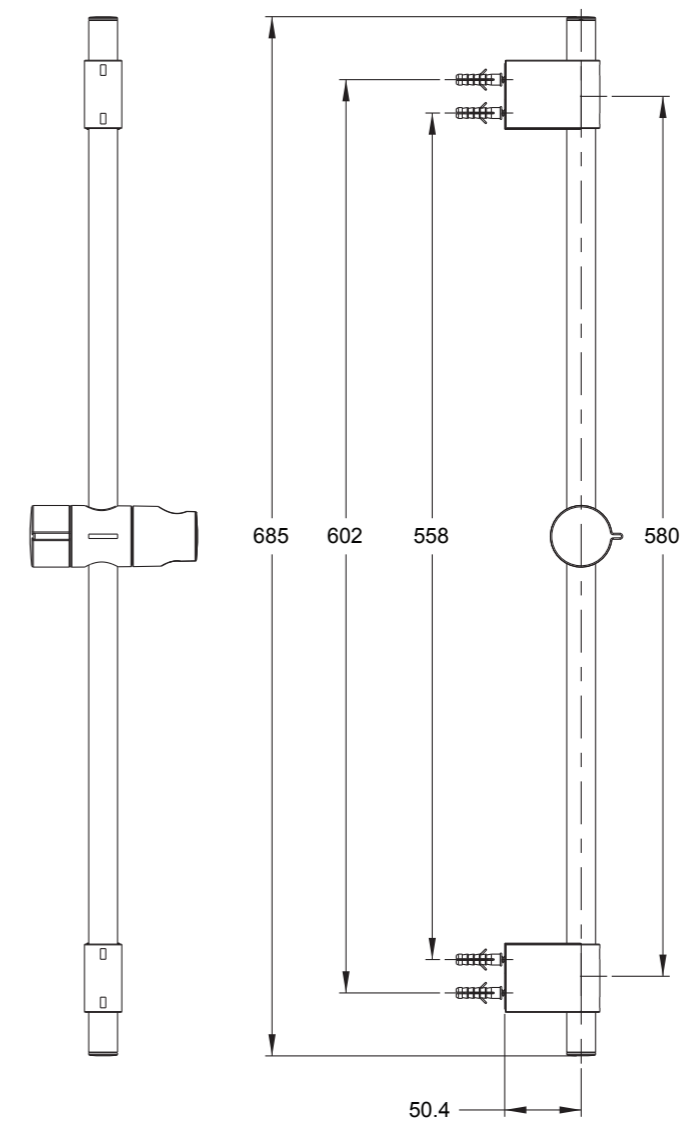

72740T 60厘米现代型滑动花洒支架

安装之前

所有的资料是按最新出版的产品资料编写而成。科勒公司保留任何时候不经通知即可改变产品特性、包装或产品可供类型的权利。

说明书包括重要的安装、保养及清洁方面的内容，请把这些资料交给用户阅读。

BEFORE YOU BEGIN

All information is based on the latest product information available at the time of publication. Kohler Co. reserves the right to make changes in product characteristics, packaging, or availability at any time without notice.

Please leave these instructions for the consumer. They contain important information.

安装尺寸

ROUGH-IN DIMENSIONS

安装步骤

在墙面上选择一个合适的位置，用于安装滑动花洒支架。避开墙面内的电线和管道。

根据支架座(1,8)尺寸图，在墙面适当的高度打两个孔，将胀塞(2)分别塞入孔中。用螺钉(3)固定上支架座(1)于墙上。

试装支杆(4)、螺钉(5)和下支架座(8)，用笔标记下支架座的位置并找出两个孔的位置，钻两个孔，塞入胀塞(2)，用螺钉(3)固定下支架座于墙上。

将花洒挂架(9)穿过支杆(4)，并且调节花洒挂架转钮，使其位置合适。用螺钉(5)将支架组件固定在支架座上。

分别将支架座盖(6)通过支杆装在支架座上，再扣上支杆盖(7)。

INSTALLATION

Decide on a suitable position for the slide bar avoiding buried cables and pipes in the wall.

Drill two holes at the proper height in the wall as the bracket(1,8) diameter. Put anchors(2) into the holes. Install the bracket(1) with screw(3) in the wall.

Rehearse the slide bar(4), screw(5) and bracket(8). Mark the outline of the bracket with a pencil on the wall, and find the position of the holes. Drill two holes and put anchors(2) into the holes. Install the bracket(8) with screw(3) in the wall.