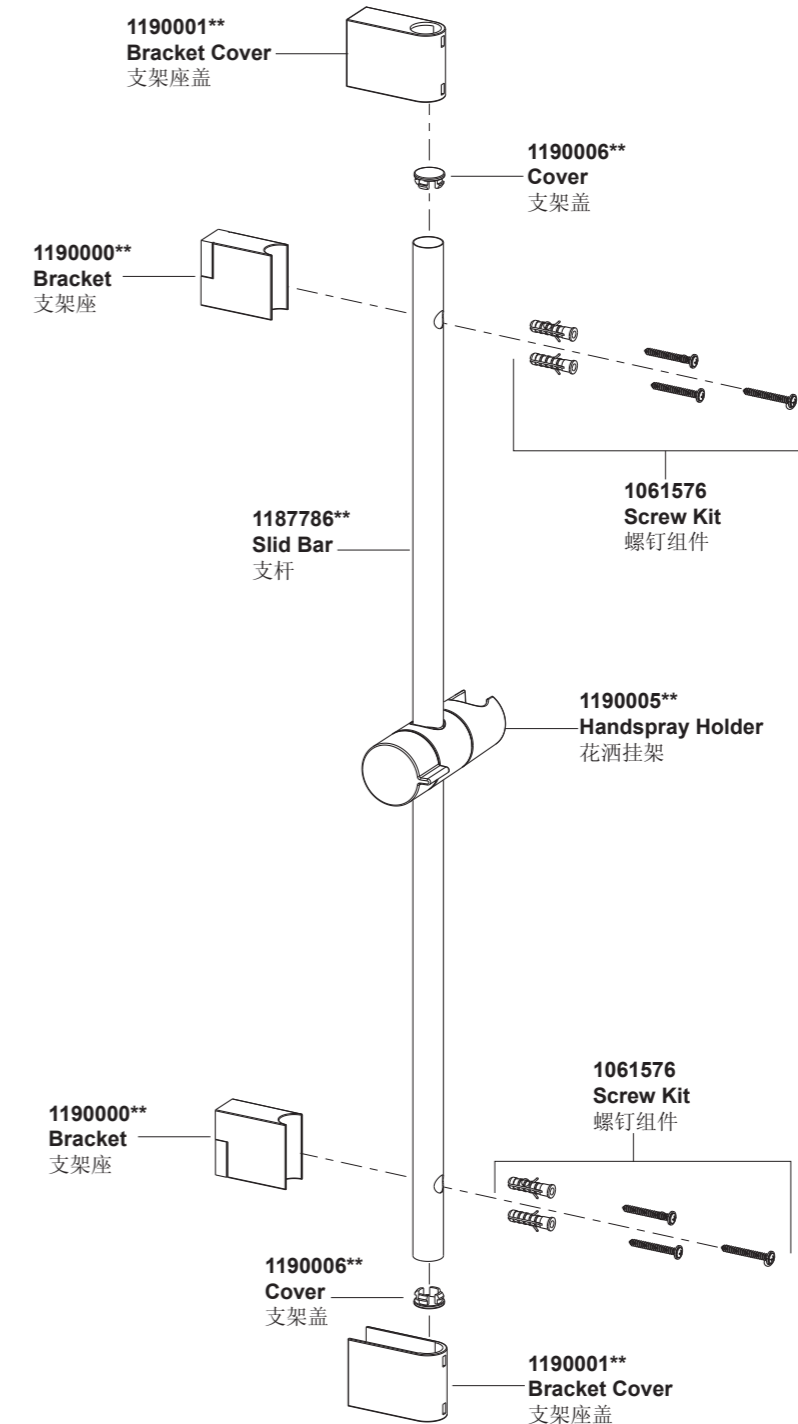

试装支杆(4)、螺钉(5)和下支架座(8)，用笔标记下支架座的位置并找出两个孔的位置，钻两个孔，塞入胀塞(2)，用螺钉(3)固定下支架座于墙上。

将花洒挂架(9)穿过支杆(4)，并且调节花洒挂架转钮，使其位置合适。用螺钉(5)将支架组件固定在支架座上。

分别将支架座盖(6)通过支杆装在支架座上，再扣上支杆盖(7)。

INSTALLATION

Decide on a suitable position for the slide bar avoiding buried cables and pipes in the wall.

Drill two holes at the proper height in the wall as the bracket(1,8) diameter. Put anchors(2) into the holes. Install the bracket(1) with screw(3) in the wall.

Rehearse the slide bar(4), screw(5) and bracket(8). Mark the outline of the bracket with a pencil on the wall, and find the position of the holes. Drill two holes and put anchors(2) into the holes. Install the bracket(8) with screw(3) in the wall.

Slide the handspray holder(9) onto the bar(4). Adjust the holder to the proper position. Tighten the slide bar kit with screws(5).

Slide the bracket covers(6) onto the slide bar, and install the covers(7).

Do not use abrasive cleaners or solvents on Kohler faucets and fittings.

KOHLER®

SERVICE PARTS

零件图

雨悦

RAINJOY

60cm Contemporary Slide Bar

72740T 60厘米现代型滑动花洒支架