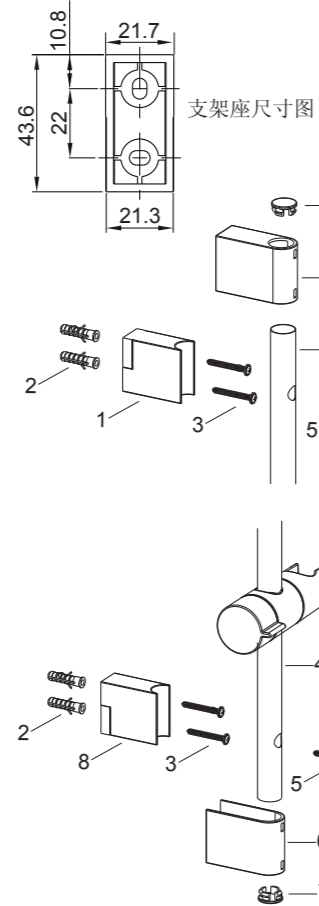

Please leave these instructions for the consumer. They contain important information.

安装尺寸

ROUGH-IN DIMENSIONS

安装步骤

在墙面上选择一个合适的位置，用于安装滑动花洒支架。避开墙面内的电线和管道。

根据支架座(1,8)尺寸图，在墙面适当的高度打两个孔，将胀塞(2)分别塞入孔中。用螺钉(3)固定上支架座(1)于墙上。

试装支杆(4)、螺钉(5)和下支架座(8)，用笔标记下支架座的位置并找出两个孔的位置，钻两个孔，塞入胀塞(2)，用螺钉(3)固定下支架座于墙上。

将花洒挂架(9)穿过支杆(4)，并且调节花洒挂架转钮，使其位置合适。用螺钉(5)将支架组件固定在支架座上。

分别将支架座盖(6)通过支杆装在支架座上，再扣上支杆盖(7)。

INSTALLATION

Decide on a suitable position for the slide bar avoiding buried cables and pipes in the wall.

Drill two holes at the proper height in the wall as the bracket(1,8) diameter. Put anchors(2) into the holes. Install the bracket(1) with screw(3) in the wall.

Rehearse the slide bar(4), screw(5) and bracket(8). Mark the outline of the bracket with a pencil on the wall, and find the position of the holes. Drill two holes and put anchors(2) into the holes. Install the bracket(8) with screw(3) in the wall.