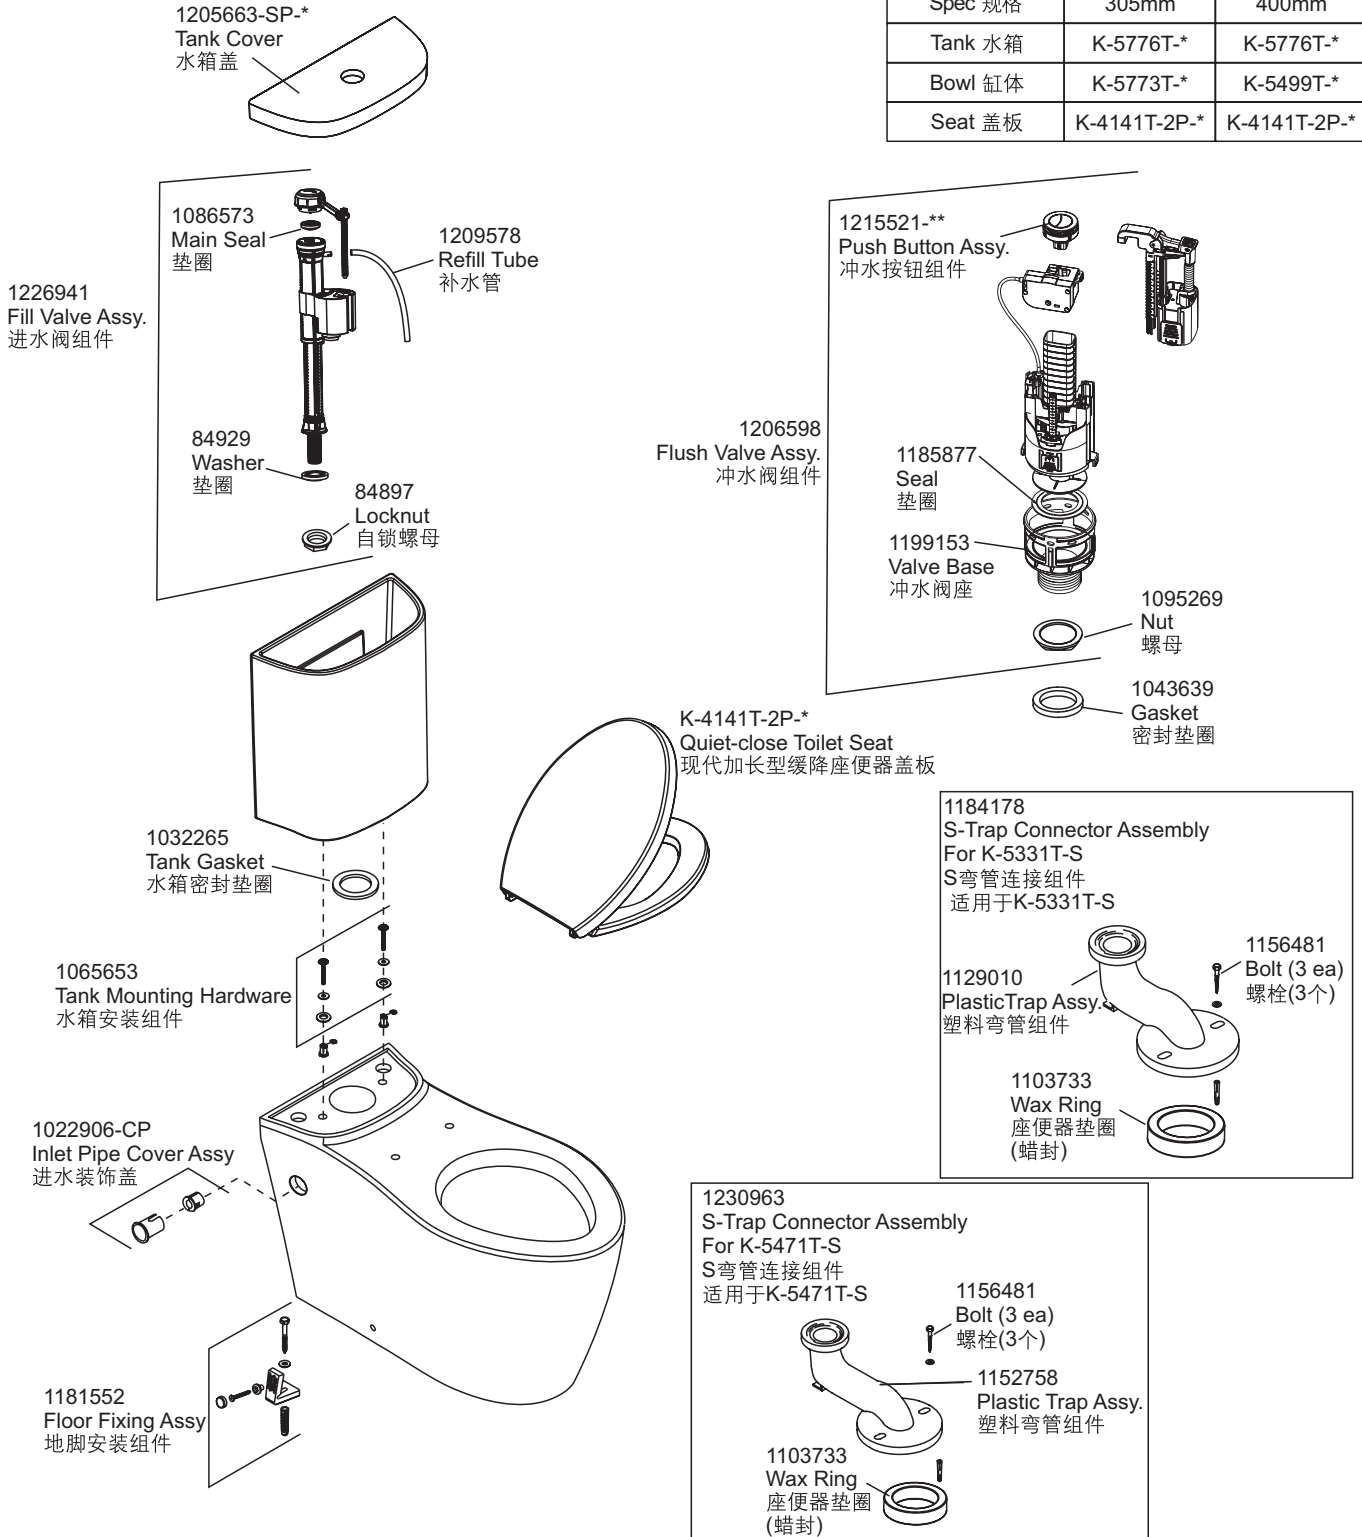

Model 组合型号	K-5331T-S*	K-5471T-S*
Spec 规格	305mm	400mm
Tank 水箱	K-5776T*	K-5776T*
Bowl 缸体	K-5773T*	K-5499T*
Seat 盖板	K-4141T-2P*	K-4141T-2P*

订购时请说明颜色代码(-*)或表面处理(-**) Color code (-*) or finish (-**) must be specified when ordering.

盖板的维修零件请详见盖板的维修零件图。

Please refer to service parts page packed with seat for detailed seat service parts.