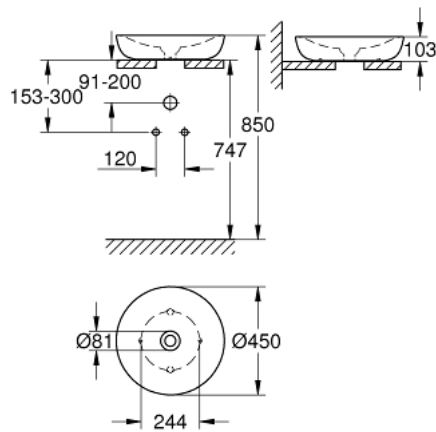

## 39 609 00H ESSENCE VESSEL BASIN 45

### PRODUCT DESCRIPTION

- Colour: alpine white
- without overflow
- 450 x 450 mm
- including fixation set
- including ceramic waste, removable cover
- non-closable
- sanitary ware
- With GROHE PureGuard anti-scale coating and anti-bacterial glazing