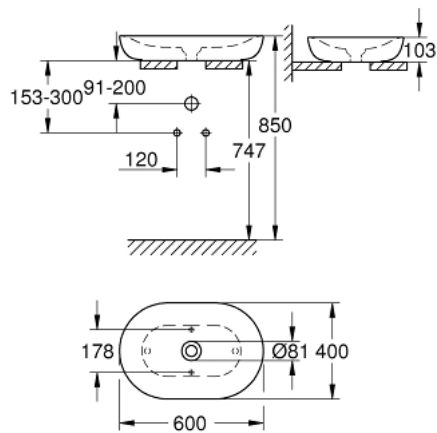

39 608 00H ESSENCE VESSEL BASIN 60

PRODUCT DESCRIPTION

- Colour: alpine white
- without overflow
- 600 x 400 mm
- including fixation set
- including ceramic waste, removable cover
- non-closable
- sanitary ware
- With GROHE PureGuard anti-scale coating and anti-bacterial glazing