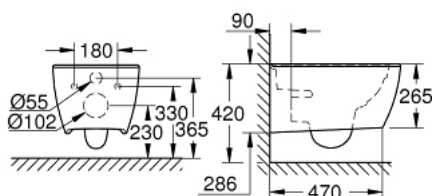

39 571 00H ESSENCE WALL HUNG WC

PRODUCT DESCRIPTION

- Colour: alpine white
- for concealed cistern
- wash down
- rimless
- horizontal outlet
- flush volume 4.5/3 l
- including fixation set
- sanitary ware
- fully skirted with invisible fixation
- With GROHE PureGuard anti-scale coating and anti-bacterial glazing
- compatible with seat and cover 39 577 000 (soft close)