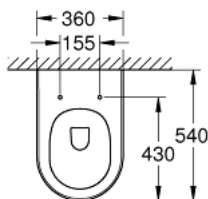

39 571 00H ESSENCE WALL HUNG WC

PRODUCT DESCRIPTION

- Colour: alpine white
- for concealed cistern
- wash down
- rimless
- horizontal outlet
- flush volume 4.5/3 l
- including fixation set
- sanitary ware
- fully skirted with invisible fixation
- With GROHE PureGuard anti-scale coating and anti-bacterial glazing
- compatible with seat and cover 39 577 000 (soft close)