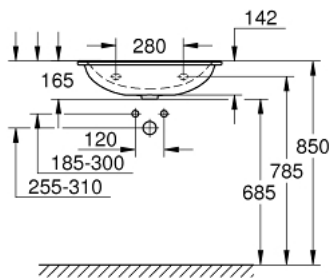

39 568 00H ESSENCE VANITY BASIN 60

PRODUCT DESCRIPTION

- Colour: alpine white
- wall hung
- 1 hole punched, 2 holes pre-punched
- with overflow on opposite site to faucet
- suitable for vanity units
- 600 x 460 mm
- sanitary ware
- With GROHE PureGuard anti-scale coating and anti-bacterial glazing