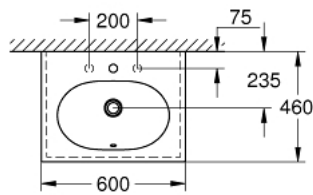

39 568 00H ESSENCE VANITY BASIN 60

PRODUCT DESCRIPTION

- Colour: alpine white
- wall hung
- 1 hole punched, 2 holes pre-punched
- with overflow on opposite site to faucet
- suitable for vanity units
- 600 x 460 mm
- sanitary ware
- With GROHE PureGuard anti-scale coating and anti-bacterial glazing