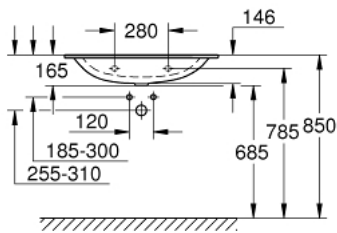

39 567 00H ESSENCE VANITY BASIN 80

PRODUCT DESCRIPTION

- Colour: alpine white
- wall hung
- 1 hole punched, 2 holes pre-punched
- with overflow on opposite site to faucet
- 800 x 460 mm
- sanitary ware
- With GROHE PureGuard anti-scale coating and anti-bacterial glazing
- wash basin underside: grinded