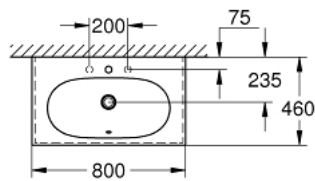

39 567 00H ESSENCE VANITY BASIN 80

PRODUCT DESCRIPTION

- Colour: alpine white
- wall hung
- 1 hole punched, 2 holes pre-punched
- with overflow on opposite site to faucet
- 800 x 460 mm
- sanitary ware
- With GROHE PureGuard anti-scale coating and anti-bacterial glazing
- wash basin underside: grinded