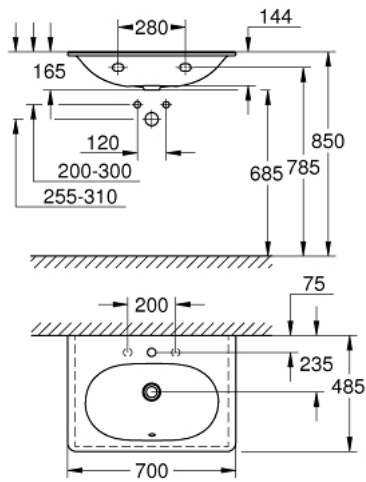

## 39 564 00H ESSENCE WASH BASIN 70

### PRODUCT DESCRIPTION

- Colour: alpine white
- wall hung
- 1 hole punched, 2 holes pre-punched
- with overflow on opposite site to faucet
- 700 x 485 mm
- suitable for half and full pedestal
- sanitary ware
- With GROHE PureGuard anti-scale coating and anti-bacterial glazing