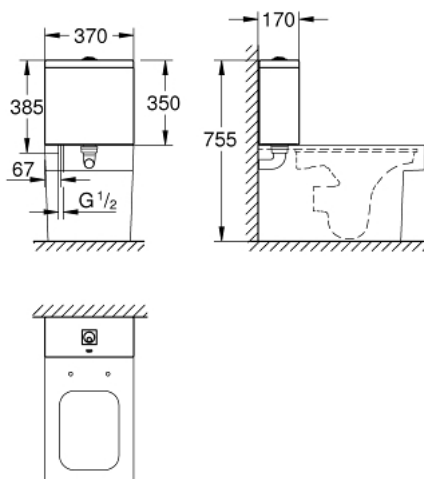

39 490 000 CUBE CERAMIC EXPOSED FLUSHING CISTERN FOR CLOSE COUPLED COMBINATION

PRODUCT DESCRIPTION

- Colour: alpine white
- bottom inlet
- inlet and outlet concealed
- including flushing set GROHE AV1
- including fixation set
- sanitary ware

39 490 000 CUBE CERAMIC EXPOSED FLUSHING CISTERN FOR CLOSE COUPLED COMBINATION

SPARE PARTS, March 2017 – now

- 1: Dual flush push button (Spare part-nr. 49538000)
- 2: Filling valve (Spare part-nr. 49540000)
- 3: Waste valve (Spare part-nr. 49539000)
- 4: Connector (Spare part-nr. 37119000)
- 5: Fixing bolt (Spare part-nr. 49022000)