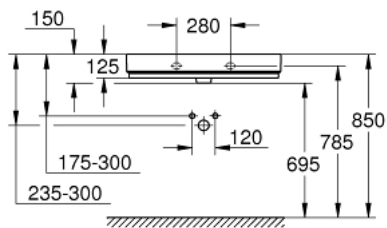

39 469 00H CUBE CERAMIC WASH BASIN 80

PRODUCT DESCRIPTION

- Colour: alpine white
- wall hung
- 1 hole punched, 2 holes pre-punched
- with overflow
- 800 x 490 mm wall fixings not included
- sanitary ware
- With GROHE PureGuard anti-scale coating and anti-bacterial glazing