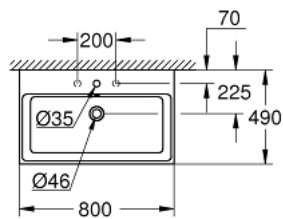

39 469 00H CUBE CERAMIC WASH BASIN 80

PRODUCT DESCRIPTION

- Colour: alpine white
- wall hung
- 1 hole punched, 2 holes pre-punched
- with overflow
- 800 x 490 mm wall fixings not included
- sanitary ware
- With GROHE PureGuard anti-scale coating and anti-bacterial glazing