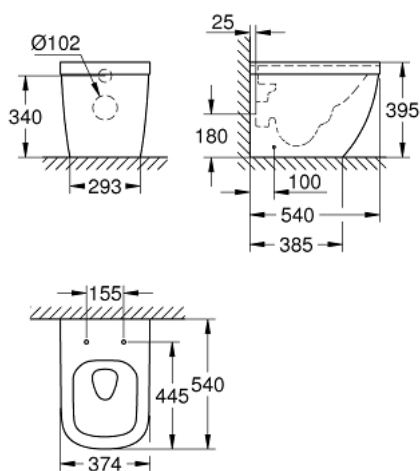

### PRODUCT DESCRIPTION

- Colour: alpine white
- horizontal outlet
- back to wall
- Triple Vortex
- rimless
- flush volume 3/5 l
- including fixation set
- sanitary ware
- fully skirted with invisible fixation
- optional: GROHE PureGuard anti-scale coating and anti-bacterial glazing (00H)
- compatible with seat and cover 39 330 001 (soft close) and 39 331 001 (without soft close)

39 339 000 **EURO CERAMIC FLOOR STANDING BACK TO WALL WC**

**SPARE PARTS**, June 2016 – now

1: Mounting set (Spare part-nr. 49516000)