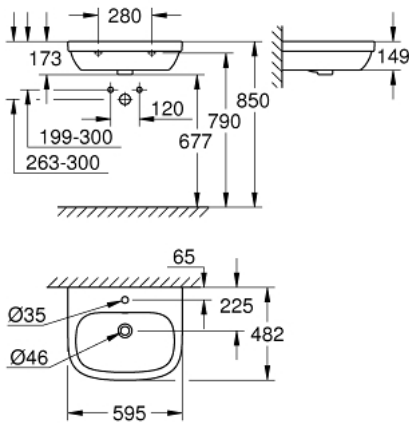

39 335 000 EURO CERAMIC WASH BASIN 60 WALL FIXINGS NOT INCLUDED

PRODUCT DESCRIPTION

- Colour: alpine white
- wall hung
- 1 hole punched
- with overflow
- 595 x 482 mm
- sanitary ware
- optional: GROHE PureGuard anti-scale coating and anti-bacterial glazing (00H)