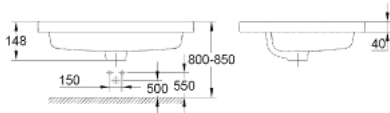

### MÔ TẢ SẢN PHẨM

- Colour: alpine white
- built-in
- with overflow
- 1 hole punched
- 605 x 480 mm
- height 148 mm
- sanitary ware
- alpine white
- HyperClean
- Proguard