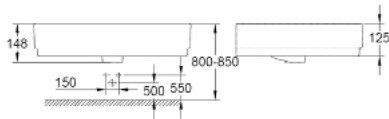

39 231 000 EUROCUBE WASH BASIN 60

PRODUCT DESCRIPTION

- Colour: alpine white
- wall hung
- with overflow
- 1 hole punched
- 605 x 480 mm
- height 148 mm
- sanitary ware
- HyperClean
- Proguard

39 231 000 **EUROCUBE WASH BASIN 60**

SPARE PARTS, October 2016 – now

1: Fixing set (Order-nr. 49513000)