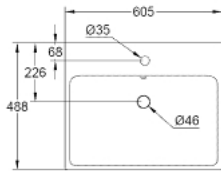

39 231 000 EUROCUBE WASH BASIN 60

PRODUCT DESCRIPTION

- Colour: alpine white
- wall hung
- with overflow
- 1 hole punched
- 605 x 480 mm
- height 148 mm
- sanitary ware
- HyperClean
- Proguard

39 231 000 **EUROCUBE WASH BASIN 60**

SPARE PARTS, October 2016 – now

1: Fixing set (Order-nr. 49513000)