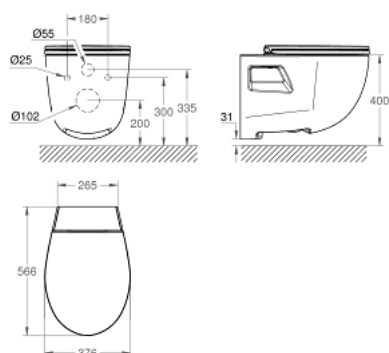

39 126 001 EUROSMART WALL HUNG WC

PRODUCT DESCRIPTION

- Colour: alpine white
- for concealed cistern
- 370 x 565 mm
- height 370 mm
- horizontal outlet
- sanitary ware
- alpine white
- flush volume 5.0 l/3.0 l by EN
- flush volume 4.5 l/3.0 l by GB
- Duroplast WC seat and lid with soft close function
- HyperClean
- Proguard
- including fixation set

39 126 001 **EUROSMART WALL HUNG WC**

SPARE PARTS, July 2015 – now

1: WC seat and lid (Order-nr. 49508000)

1.1: Buffer set (Order-nr. 4952100M)