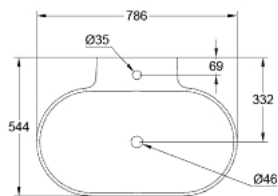

39 070 001 EUROCOSMO COUNTER TOP BASIN 80

PRODUCT DESCRIPTION

- Colour: alpine white
- without overflow
- 1 hole punched
- 770 x 400 mm
- sanitary ware
- alpine white
- HyperClean
- Proguard

39 070 001 EUROCOSMO COUNTER TOP BASIN 80

UNITS PER PACKAGE , July 2015 – now

1: Mounting set (Order-nr. 49512000)