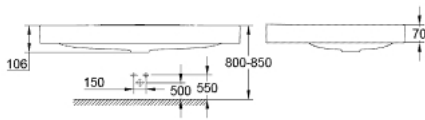

39 070 001 EUROCOSMO COUNTER TOP BASIN 80

PRODUCT DESCRIPTION

- Colour: alpine white
- without overflow
- 1 hole punched
- 770 x 400 mm
- sanitary ware
- alpine white
- HyperClean
- Proguard

39 070 001 EUROCOSMO COUNTER TOP BASIN 80

UNITS PER PACKAGE , July 2015 – now

1: Mounting set (Order-nr. 49512000)