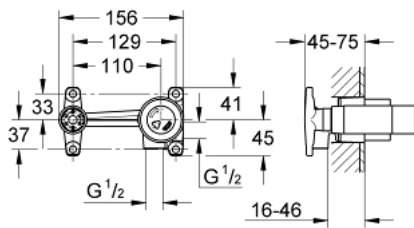

33 769 000 SINGLE-LEVER MIXER 1/2", CONCEALED BODY

PRODUCT DESCRIPTION

- for 2 hole basin mixer
- wall installation
- without finishing trim set
- GROHE SilkMove 46 mm ceramic cartridge
- adjustable flow rate limiter

33 769 000 **SINGLE-LEVER MIXER 1/2", CONCEALED BODY**

SPARE PARTS, April 2005 – now

1: Cartridge (Spare part-nr. 46048000)