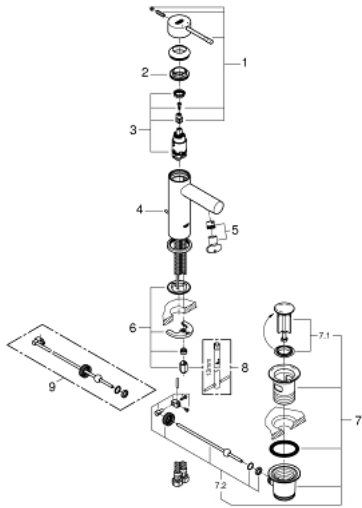

32 898 001 **ESSENCE BASIN MIXER 1/2"**
S-SIZE

PRODUCT DESCRIPTION

- Colour: Chrome
- monobloc installation
- metal lever
- 28 mm ceramic cartridge with GROHE SilkMove
- with temperature limiter
- GROHE Long-Life finish
- GROHE Water Saving mousseur 5.7 l/min
- GROHE FastFixation Plus installation system
- pop-up waste set 1 1/4"
- flexible connection hoses

32 898 001 **ESSENCE BASIN MIXER 1/2"**
S-SIZE

SPARE PARTS, January 2014 – now

- 1: Lever (Spare part-nr. 46917000)
- 2: retaining ring (Spare part-nr. 46715000)
- 3: Cartridge (Spare part-nr. 46580000)
- 4: Pop-up rod (Spare part-nr. 46739000)
- 5: Flow restrictor (Spare part-nr. 46765000)
- 6: Shank mounting kit (Spare part-nr. 46645000)
- 7: Pop-up waste set 1 1/4" (Spare part-nr. 28910000)
- 7.1: Chrome bath plug (Spare part-nr. 07182000)
- 7.2: Eccentric rod (Spare part-nr. 07052000)
- 8: Mounting wrench (Spare part-nr. 19017000)*
- 9: Eccentric rod (Spare part-nr. 07341000)*