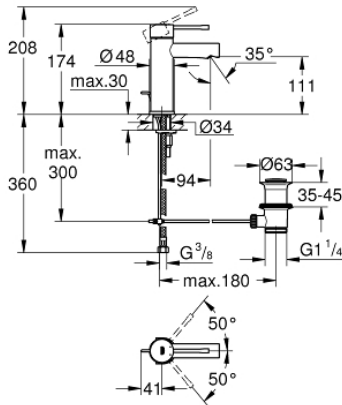

32 898 001 **ESSENCE BASIN MIXER 1/2"**
S-SIZE

PRODUCT DESCRIPTION

- Colour: Chrome
- monobloc installation
- metal lever
- 28 mm ceramic cartridge with GROHE SilkMove
- with temperature limiter
- GROHE Long-Life finish
- GROHE Water Saving mousseur 5.7 l/min
- GROHE FastFixation Plus installation system
- pop-up waste set 1 1/4"
- flexible connection hoses

32 898 001 **ESSENCE BASIN MIXER 1/2"**
S-SIZE

SPARE PARTS, January 2014 – now

- 1: Lever (Spare part-nr. 46917000)
- 2: retaining ring (Spare part-nr. 46715000)
- 3: Cartridge (Spare part-nr. 46580000)
- 4: Pop-up rod (Spare part-nr. 46739000)
- 5: Flow restrictor (Spare part-nr. 46765000)
- 6: Shank mounting kit (Spare part-nr. 46645000)
- 7: Pop-up waste set 1 1/4" (Spare part-nr. 28910000)
- 7.1: Chrome bath plug (Spare part-nr. 07182000)
- 7.2: Eccentric rod (Spare part-nr. 07052000)
- 8: Mounting wrench (Spare part-nr. 19017000)*
- 9: Eccentric rod (Spare part-nr. 07341000)*