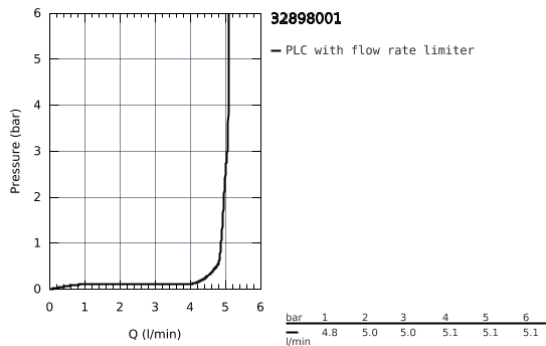

32 898 001 **ESSENCE BASIN MIXER 1/2"**
S-SIZE

PRODUCT DESCRIPTION

- Colour: Chrome
- monobloc installation
- metal lever
- 28 mm ceramic cartridge with GROHE SilkMove
- with temperature limiter
- GROHE Long-Life finish
- GROHE Water Saving mousseur 5.7 l/min
- GROHE FastFixation Plus installation system
- pop-up waste set 1 1/4"
- flexible connection hoses

32 898 001 **ESSENCE BASIN MIXER 1/2"**
S-SIZE

SPARE PARTS, January 2014 – now

- 1: Lever (Spare part-nr. 46917000)
- 2: retaining ring (Spare part-nr. 46715000)
- 3: Cartridge (Spare part-nr. 46580000)
- 4: Pop-up rod (Spare part-nr. 46739000)
- 5: Flow restrictor (Spare part-nr. 46765000)
- 6: Shank mounting kit (Spare part-nr. 46645000)
- 7: Pop-up waste set 1 1/4" (Spare part-nr. 28910000)
- 7.1: Chrome bath plug (Spare part-nr. 07182000)
- 7.2: Eccentric rod (Spare part-nr. 07052000)
- 8: Mounting wrench (Spare part-nr. 19017000)*
- 9: Eccentric rod (Spare part-nr. 07341000)*