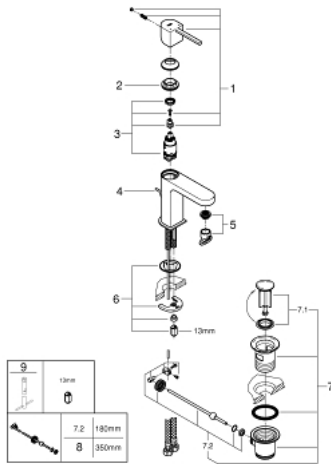

32 612 003 **GROHE PLUS BASIN MIXER 1/2"**
S-SIZE

SPARE PARTS, August 2018 – now

- 1: Lever (Spare part-nr. 48452000)
 - 2: retaining ring (Spare part-nr. 07419000)
 - 3: Cartridge (Spare part-nr. 46580000)
 - 4: Pop-up rod (Spare part-nr. 46739000)
 - 5: Flow restrictor (Spare part-nr. 48449000)
 - 6: Shank mounting kit (Spare part-nr. 46645000)
 - 7: Pop-up waste set 1 1/4" (Spare part-nr. 28910000)
 - 7.1: Chrome bath plug (Spare part-nr. 07182000)
 - 7.2: Eccentric rod (Spare part-nr. 07052000)
 - 8: Eccentric rod (Spare part-nr. 07341000)*
 - 9: Mounting wrench (Spare part-nr. 19017000)*
- * Optional accessories