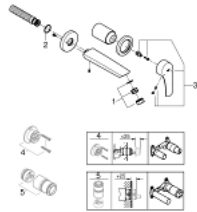

## 29 337 003 EUROSMART 2-HOLE BASIN MIXER S-SIZE

### PRODUCT DESCRIPTION

- Colour: chrome
- wall mounted
- without concealed body
- final installation for

- 23 571
- metal rosette
- GROHE Long-Life finish
- GROHE Water Saving mousseur 5.7 l/min
- GROHE AquaGuide adjustable mousseur
- centre distance 110 mm
- projection 171 mm

29 337 003 **EUROSMART 2-HOLE BASIN MIXER**  
**S-SIZE**

**SPARE PARTS**, July 2019 – now

1: Flow straightener (Spare part-nr. 46837000)

2: Sealing washer (Spare part-nr. 0128200M)

3: lever (Spare part-nr. 48542000)