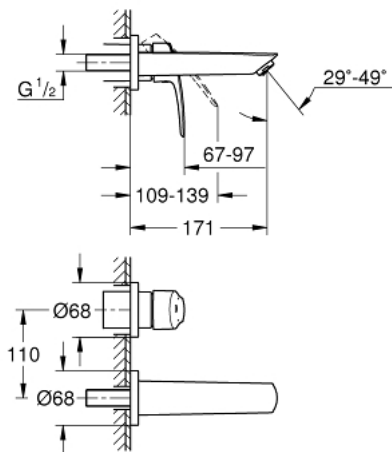

## 29 337 003 EUROSMART 2-HOLE BASIN MIXER S-SIZE

### PRODUCT DESCRIPTION

- Colour: chrome
- wall mounted
- without concealed body
- final installation for

- 23 571
- metal rosette
- GROHE Long-Life finish
- GROHE Water Saving mousseur 5.7 l/min
- GROHE AquaGuide adjustable mousseur
- centre distance 110 mm
- projection 171 mm

29 337 003 **EUROSMART 2-HOLE BASIN MIXER**  
**S-SIZE**

**SPARE PARTS**, July 2019 – now

1: Flow straightener (Spare part-nr. 46837000)

2: Sealing washer (Spare part-nr. 0128200M)

3: lever (Spare part-nr. 48542000)