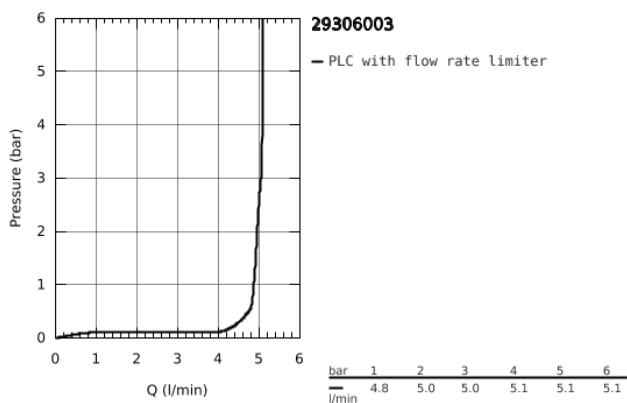

## 29 306 003 GROHE PLUS TWO-HOLE BASIN MIXER L-SIZE

### PRODUCT DESCRIPTION

- Colour: chrome
- wall mounted
- set for final installation for
- 23 200
- without concealed body
- metal escutcheon
- metal lever
- GROHE Long-Life finish
- GROHE Water Saving SpeedClean mousseur 5.7 l/min
- GROHE AquaGuide adjustable mousseur
- center distance 110 mm
- projection 203 mm
- min. recommended pressure 1.0 bar

29 306 003 **GROHE PLUS TWO-HOLE BASIN MIXER**  
**L-SIZE**

29 306 003 **GROHE PLUS TWO-HOLE BASIN MIXER**  
**L-SIZE**

**SPARE PARTS**, August 2018 – spareParts.validDate.now

1: Mousseur (Order-nr. 48449000)