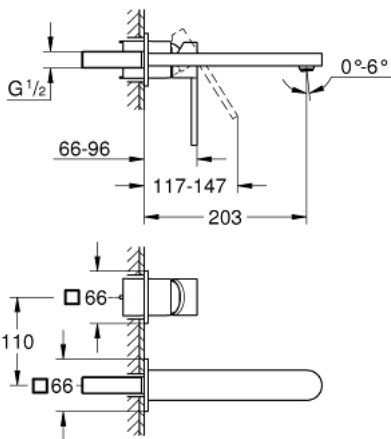

## 29 306 003 GROHE PLUS TWO-HOLE BASIN MIXER L-SIZE

### PRODUCT DESCRIPTION

- Colour: chrome
- wall mounted
- set for final installation for
- 23 200
- without concealed body
- metal escutcheon
- metal lever
- GROHE Long-Life finish
- GROHE Water Saving SpeedClean mousseur 5.7 l/min
- GROHE AquaGuide adjustable mousseur
- center distance 110 mm
- projection 203 mm
- min. recommended pressure 1.0 bar

29 306 003 **GROHE PLUS TWO-HOLE BASIN MIXER**  
**L-SIZE**

29 306 003 **GROHE PLUS TWO-HOLE BASIN MIXER**  
**L-SIZE**

**SPARE PARTS**, August 2018 – spareParts.validDate.now

1: Mousseur (Order-nr. 48449000)