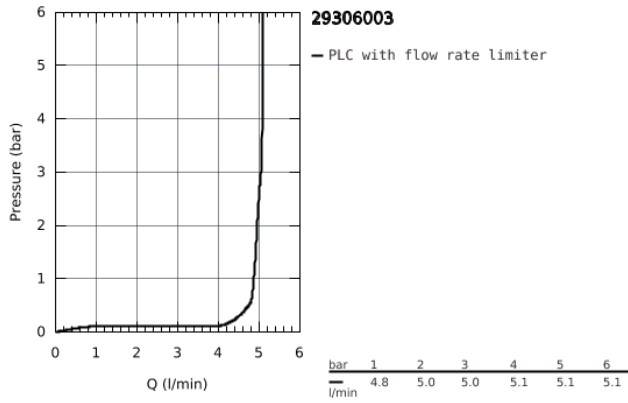

29 306 003 **GROHE PLUS TWO-HOLE BASIN MIXER**
L-SIZE