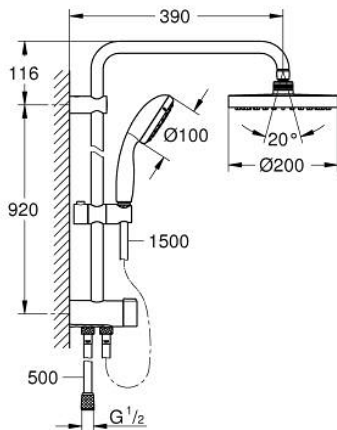

26 452 001 TEMPESTA SYSTEM 200 SHOWER SYSTEM WITH DIVERTER FOR WALL MOUNTING

PRODUCT DESCRIPTION

- Colour: chrome
- horizontal 390 mm shower arm, adjustable before installation
- change by diverter between hand shower, head shower or head shower Eco setting
- head shower Tempesta Cosmopolitan 200 (27 541)
- 2 spray patterns (via diverter):
 - Rain, SmartRain
- with ball joint
- hand shower Tempesta 100 (28 578)
- adjustable in height with gliding element
- distance between diverter and upper bracket: 920 mm
- shower hose Relexaflex 1500 mm (28 151)
- shower hose Relexaflex 500 mm
- flexible installation: connection to faucet / wall union for water supply with 1/2" thread of the 500 mm shower hose
- minimum flow rate 7 l/min.
- GROHE DreamSpray perfect spray pattern
- GROHE Long-Life finish
- SpeedClean anti-lime system
- Inner WaterGuide for a longer life

26 452 001 TEMPESTA SYSTEM 200 SHOWER SYSTEM WITH DIVERTER FOR WALL MOUNTING

SPARE PARTS, March 2017 – now

1: Dirt strainer (Spare part-nr. 0700200M)

2: Glider (Spare part-nr. 12140000)

3: Diverter (Spare part-nr. 48338000)

4: Compensation disc (Spare part-nr. 26496000)*

* Optional accessories