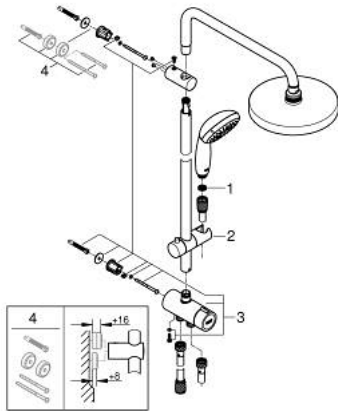

26 452 001 TEMPESTA SYSTEM 200 SHOWER SYSTEM WITH DIVERTER FOR WALL MOUNTING

PRODUCT DESCRIPTION

- Colour: chrome
- horizontal 390 mm shower arm, adjustable before installation
- change by diverter between hand shower, head shower or head shower Eco setting
- head shower Tempesta Cosmopolitan 200 (27 541)
- 2 spray patterns (via diverter):
 - Rain, SmartRain
- with ball joint
- hand shower Tempesta 100 (28 578)
- adjustable in height with gliding element
- distance between diverter and upper bracket: 920 mm
- shower hose Relexaflex 1500 mm (28 151)
- shower hose Relexaflex 500 mm
- flexible installation: connection to faucet / wall union for water supply with 1/2" thread of the 500 mm shower hose
- minimum flow rate 7 l/min.
- GROHE DreamSpray perfect spray pattern
- GROHE Long-Life finish
- SpeedClean anti-lime system
- Inner WaterGuide for a longer life

26 452 001 TEMPESTA SYSTEM 200 SHOWER SYSTEM WITH DIVERTER FOR WALL MOUNTING

SPARE PARTS, March 2017 – now

1: Dirt strainer (Spare part-nr. 0700200M)

2: Glider (Spare part-nr. 12140000)

3: Diverter (Spare part-nr. 48338000)