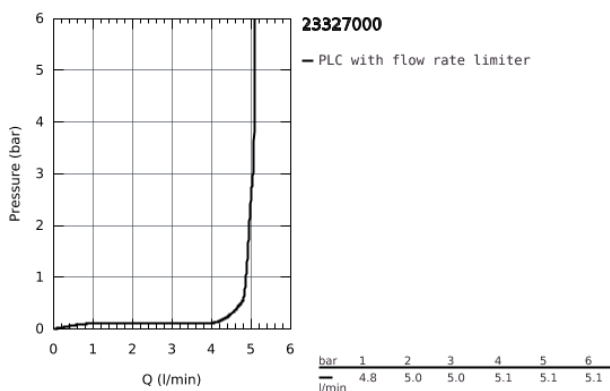

23 327 000 **EUROSMART COSMOPOLITAN BASIN MIXER 1/2"**
M-SIZE

PRODUCT DESCRIPTION

- Colour: Chrome
 - monobloc installation
 - metal lever
 - GROHE SilkMove 35 mm ceramic cartridge
 - adjustable flow rate limiter
 - GROHE Long-Life finish
 - GROHE Water Saving mousseur 5.7 l/min
 - GROHE FastFixation installation system
 - smooth body
-
- flexible connection hoses
-
- optional temperature limiter (46 375 000)

23 327 000 **EUROSMART COSMOPOLITAN BASIN MIXER 1/2"**
M-SIZE

SPARE PARTS, September 2012 – now

- 1: Lever (Spare part-nr. 46681000)
- 2: Shield for cross handle (Spare part-nr. 46492000)
- 3: Screw coupling (Spare part-nr. 46460000)
- 4: Cartridge (Spare part-nr. 46374000)
- 5: Flow restrictor (Spare part-nr. 48159000)
- 6: Shank mounting kit (Spare part-nr. 46671000)
- 7: Temperature limiter (Spare part-nr. 46375000)*
- 8: Mounting wrench (Spare part-nr. 19017000)*
- 9: Socket Spanner (Spare part-nr. 19332000)*