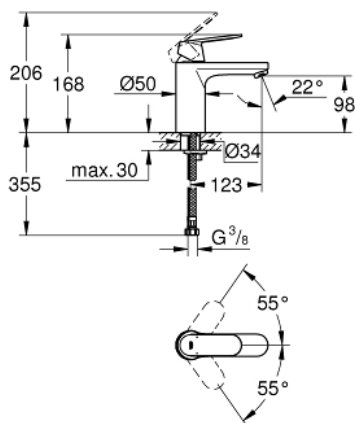

23 327 000 **EUROSMART COSMOPOLITAN BASIN MIXER 1/2"**
M-SIZE

PRODUCT DESCRIPTION

- Colour: Chrome
 - monobloc installation
 - metal lever
 - GROHE SilkMove 35 mm ceramic cartridge
 - adjustable flow rate limiter
 - GROHE Long-Life finish
 - GROHE Water Saving mousseur 5.7 l/min
 - GROHE FastFixation installation system
 - smooth body
-
- flexible connection hoses
-
- optional temperature limiter (46 375 000)

23 327 000 **EUROSMART COSMOPOLITAN BASIN MIXER 1/2"**
M-SIZE

SPARE PARTS, September 2012 – now

- 1: Lever (Spare part-nr. 46681000)
- 2: Shield for cross handle (Spare part-nr. 46492000)
- 3: Screw coupling (Spare part-nr. 46460000)
- 4: Cartridge (Spare part-nr. 46374000)
- 5: Flow restrictor (Spare part-nr. 48159000)
- 6: Shank mounting kit (Spare part-nr. 46671000)
- 7: Temperature limiter (Spare part-nr. 46375000)*
- 8: Mounting wrench (Spare part-nr. 19017000)*
- 9: Socket Spanner (Spare part-nr. 19332000)*