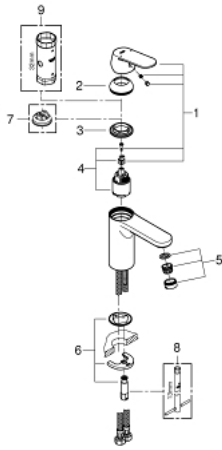

23 327 000 **EUROSMART COSMOPOLITAN BASIN MIXER 1/2"**
M-SIZE

PRODUCT DESCRIPTION

- Colour: Chrome
 - monobloc installation
 - metal lever
 - GROHE SilkMove 35 mm ceramic cartridge
 - adjustable flow rate limiter
 - GROHE Long-Life finish
 - GROHE Water Saving mousseur 5.7 l/min
 - GROHE FastFixation installation system
 - smooth body
-
- flexible connection hoses
-
- optional temperature limiter (46 375 000)

23 327 000 **EUROSMART COSMOPOLITAN BASIN MIXER 1/2"**
M-SIZE

SPARE PARTS, September 2012 – now

- 1: Lever (Spare part-nr. 46681000)
- 2: Shield for cross handle (Spare part-nr. 46492000)
- 3: Screw coupling (Spare part-nr. 46460000)
- 4: Cartridge (Spare part-nr. 46374000)
- 5: Flow restrictor (Spare part-nr. 48159000)
- 6: Shank mounting kit (Spare part-nr. 46671000)
- 7: Temperature limiter (Spare part-nr. 46375000)*
- 8: Mounting wrench (Spare part-nr. 19017000)*
- 9: Socket Spanner (Spare part-nr. 19332000)*