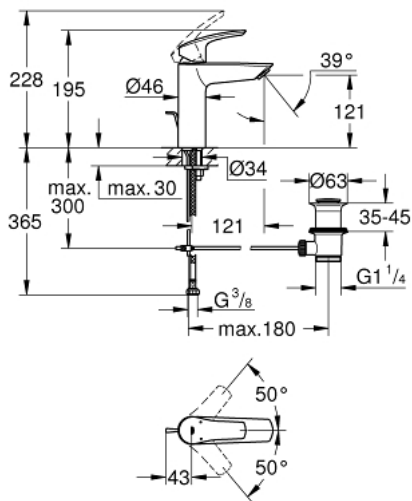

23 322 003 **EUROSMART SINGLE-LEVER BASIN MIXER 1/2"**
M-SIZE

PRODUCT DESCRIPTION

- Colour: chrome
- GROHE SilkMove 28 mm ceramic cartridge
- adjustable flow rate limiter
- with temperature limiter
- GROHE Long-Life finish
- GROHE Water Saving mousseur 5.7 l/min
- Lead and Nickel Free Inner Water Ways
- GROHE FastFixation installation system
- pop-up waste set 1 1/4"
- flexible connection hoses

23 322 003 **EUROSMART SINGLE-LEVER BASIN MIXER 1/2"**
M-SIZE

SPARE PARTS, July 2019 – now

- 1: lever (Spare part-nr. 48548000)
 - 2: Cap (Spare part-nr. 46116000)
 - 3: Cartridge (Spare part-nr. 48518000)
 - 4: lift rod US (Spare part-nr. 65936000)
 - 5: Mousseur (Spare part-nr. 48159000)
 - 6: Shank mounting kit (Spare part-nr. 46645000)
 - 7: Waste set 1 1/4" (Spare part-nr. 28910000)
 - 7.1: Plug (Spare part-nr. 07182000)
 - 7.2: Eccentric rod (Spare part-nr. 07052000)
 - 8: Mounting wrench (Spare part-nr. 19017000)*
 - 9: Eccentric rod (Spare part-nr. 07341000)*
- * Optional accessories