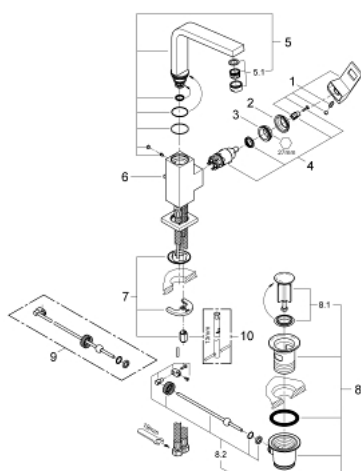

23 135 000 EUROCUBE SINGLE-LEVER BASIN MIXER 1/2" L-SIZE

PRODUCT DESCRIPTION

- Colour: chrome
- single hole installation
- GROHE SilkMove 28 mm ceramic cartridge
- metal lever
- temperature limiter
- GROHE Long-Life finish
- GROHE FastFixation Plus installation system
- mousseur
- swivel tubular spout with stop limiter
- pop-up waste set 1 1/4"
- flexible connection hoses

23 135 000 **EUROCUBE SINGLE-LEVER BASIN MIXER 1/2"**
L-SIZE

SPARE PARTS, September 2010 – now

- 1: Lever (Order-nr. 46788000)
- 2: Cap (Order-nr. 46581000)
- 3: Fitting ring (Order-nr. 07419000)
- 4: Cartridge (Order-nr. 46580000)
- 5: Spout (Order-nr. 13322000)
- 5.1: Mousseur (Order-nr. 13929000)
- 6: Pop-up rod (Order-nr. 46787000)
- 7: Shank mounting kit (Order-nr. 46645000)
- 8: Waste set 1 1/4" (Order-nr. 28910000)
- 8.1: Plug (Order-nr. 07182000)
- 8.2: Eccentric rod (Order-nr. 07052000)
- 9: Eccentric rod (Order-nr. 07341000)*
- 10: Mounting wrench (Order-nr. 19017000)*