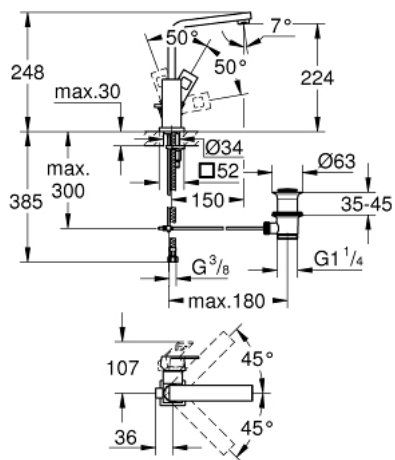

23 135 000 EUROCUBE SINGLE-LEVER BASIN MIXER 1/2" L-SIZE

PRODUCT DESCRIPTION

- Colour: chrome
- single hole installation
- GROHE SilkMove 28 mm ceramic cartridge
- metal lever
- temperature limiter
- GROHE Long-Life finish
- GROHE FastFixation Plus installation system
- mousseur
- swivel tubular spout with stop limiter
- pop-up waste set 1 1/4"
- flexible connection hoses

23 135 000 **EUROCUBE SINGLE-LEVER BASIN MIXER 1/2"**
L-SIZE

SPARE PARTS, September 2010 – now

- 1: Lever (Order-nr. 46788000)
- 2: Cap (Order-nr. 46581000)
- 3: Fitting ring (Order-nr. 07419000)
- 4: Cartridge (Order-nr. 46580000)
- 5: Spout (Order-nr. 13322000)
- 5.1: Mousseur (Order-nr. 13929000)
- 6: Pop-up rod (Order-nr. 46787000)
- 7: Shank mounting kit (Order-nr. 46645000)
- 8: Waste set 1 1/4" (Order-nr. 28910000)
- 8.1: Plug (Order-nr. 07182000)
- 8.2: Eccentric rod (Order-nr. 07052000)
- 9: Eccentric rod (Order-nr. 07341000)*
- 10: Mounting wrench (Order-nr. 19017000)*