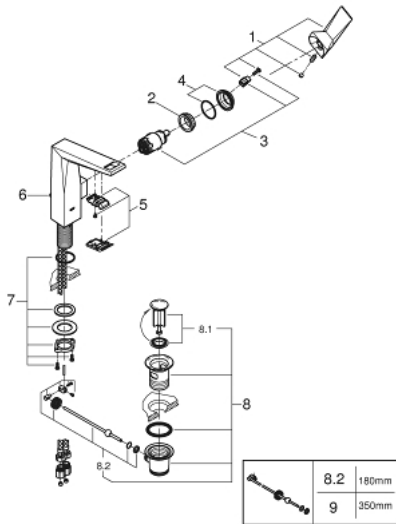

23 109 000 **ALLURE BRILLIANT SINGLE-LEVER BASIN MIXER 1/2"**  
**L-SIZE**

**PRODUCT DESCRIPTION**

- Colour: Chrome
- monobloc installation
- 28 mm ceramic cartridge with GROHE SilkMove
- temperature limiter
- GROHE Long-Life finish
- GROHE Water Saving 5.0 l/min. flow limiter
- GROHE FastFixation installation system
- spout with integrated mousseur
- pop-up waste set 1 1/4"
  
- flexible connection hoses

23 109 000 **ALLURE BRILLIANT SINGLE-LEVER BASIN MIXER 1/2"**  
**L-SIZE**

**SPARE PARTS**, December 2019 – now

- 1: Lever (Spare part-nr. 46792000)
- 2: retaining ring (Spare part-nr. 07419000)
- 3: Cartridge (Spare part-nr. 46963000)
- 4: Shield for cross handle (Spare part-nr. 46581000)
- 5: Race (Spare part-nr. 46794000)
- 6: Pop-up rod (Spare part-nr. 46787000)
- 7: Shank fastening assembly (Spare part-nr. 48384000)
- 8: Pop-up waste set 1 1/4" (Spare part-nr. 28910000)
- 8.1: Chrome bath plug (Spare part-nr. 07182000)
- 8.2: Eccentric rod (Spare part-nr. 07052000)
- 9: Eccentric rod (Spare part-nr. 07341000)\*