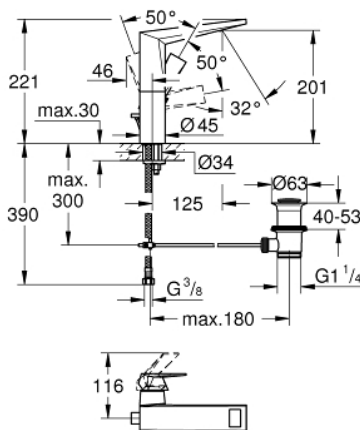

23 109 000 **ALLURE BRILLIANT SINGLE-LEVER BASIN MIXER 1/2"**  
**L-SIZE**

**PRODUCT DESCRIPTION**

- Colour: Chrome
- monobloc installation
- 28 mm ceramic cartridge with GROHE SilkMove
- temperature limiter
- GROHE Long-Life finish
- GROHE Water Saving 5.0 l/min. flow limiter
- GROHE FastFixation installation system
- spout with integrated mousseur
- pop-up waste set 1 1/4"
  
- flexible connection hoses

23 109 000 **ALLURE BRILLIANT SINGLE-LEVER BASIN MIXER 1/2"**  
**L-SIZE**

**SPARE PARTS**, December 2019 – now

- 1: Lever (Spare part-nr. 46792000)
- 2: retaining ring (Spare part-nr. 07419000)
- 3: Cartridge (Spare part-nr. 46963000)
- 4: Shield for cross handle (Spare part-nr. 46581000)
- 5: Race (Spare part-nr. 46794000)
- 6: Pop-up rod (Spare part-nr. 46787000)
- 7: Shank fastening assembly (Spare part-nr. 48384000)
- 8: Pop-up waste set 1 1/4" (Spare part-nr. 28910000)
- 8.1: Chrome bath plug (Spare part-nr. 07182000)
- 8.2: Eccentric rod (Spare part-nr. 07052000)
- 9: Eccentric rod (Spare part-nr. 07341000)\*