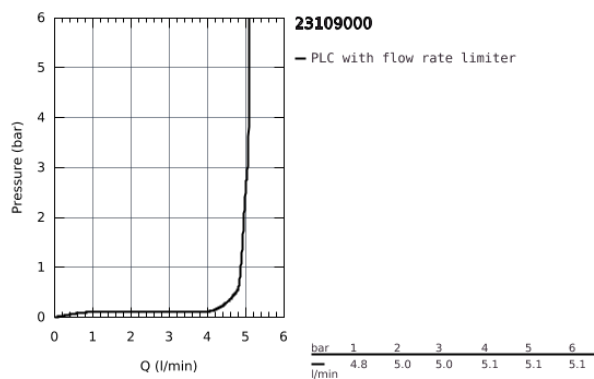

23 109 000 **ALLURE BRILLIANT SINGLE-LEVER BASIN MIXER 1/2"**  
**L-SIZE**

**PRODUCT DESCRIPTION**

- Colour: Chrome
- monobloc installation
- 28 mm ceramic cartridge with GROHE SilkMove
- temperature limiter
- GROHE Long-Life finish
- GROHE Water Saving 5.0 l/min. flow limiter
- GROHE FastFixation installation system
- spout with integrated mousseur
- pop-up waste set 1 1/4"
  
- flexible connection hoses

23 109 000 **ALLURE BRILLIANT SINGLE-LEVER BASIN MIXER 1/2"**  
**L-SIZE**

**SPARE PARTS**, December 2019 – now

- 1: Lever (Spare part-nr. 46792000)
- 2: retaining ring (Spare part-nr. 07419000)
- 3: Cartridge (Spare part-nr. 46963000)
- 4: Shield for cross handle (Spare part-nr. 46581000)
- 5: Race (Spare part-nr. 46794000)
- 6: Pop-up rod (Spare part-nr. 46787000)
- 7: Shank fastening assembly (Spare part-nr. 48384000)
- 8: Pop-up waste set 1 1/4" (Spare part-nr. 28910000)
- 8.1: Chrome bath plug (Spare part-nr. 07182000)
- 8.2: Eccentric rod (Spare part-nr. 07052000)
- 9: Eccentric rod (Spare part-nr. 07341000)\*