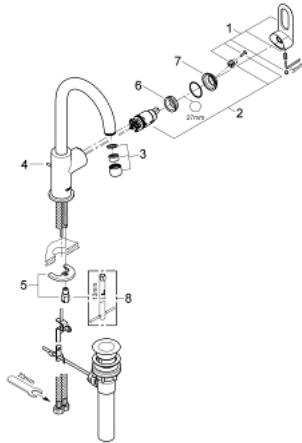

23 091 000 **BAULoop SINGLE-LEVER BASIN MIXER 1/2"**

PRODUCT DESCRIPTION

- Colour: chrome
- single hole installation
- metal lever
- GROHE Long-Life 28 mm ceramic cartridge
- GROHE Long-Life finish
- swivel tubular spout
- mousseur
- pop-up waste set 1 1/4"
- flexible connection hoses
- rapid installation system

23 091 000 BAULOOP SINGLE-LEVER BASIN MIXER 1/2"

SPARE PARTS, May 2012 – spareParts.validDate.now

1: Lever (Order-nr. 46779000)

2: Cartridge (Order-nr. 46580000)

3: Mousseur (Order-nr. 13928000)

4: Pop-up rod (Order-nr. 46739000)

5: Shank fastening assembly (Order-nr. 46249000)

6: Fitting ring (Order-nr. 07419000)

7: Cap (Order-nr. 46581000)

8: Mounting wrench (Order-nr. 19017000)*

* Optional accessories