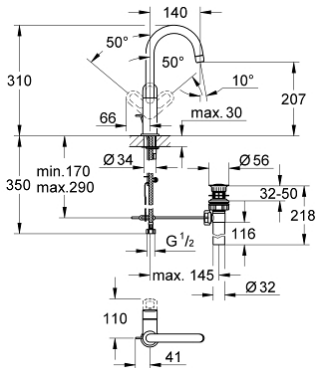

23 091 000 **BAULoop SINGLE-LEVER BASIN MIXER 1/2"**

PRODUCT DESCRIPTION

- Colour: chrome
- single hole installation
- metal lever
- GROHE Long-Life 28 mm ceramic cartridge
- GROHE Long-Life finish
- swivel tubular spout
- mousseur
- pop-up waste set 1 1/4"
- flexible connection hoses
- rapid installation system

23 091 000 BAULOOP SINGLE-LEVER BASIN MIXER 1/2"

SPARE PARTS, May 2012 – spareParts.validDate.now

1: Lever (Order-nr. 46779000)

2: Cartridge (Order-nr. 46580000)

3: Mousseur (Order-nr. 13928000)

4: Pop-up rod (Order-nr. 46739000)

5: Shank fastening assembly (Order-nr. 46249000)

6: Fitting ring (Order-nr. 07419000)

7: Cap (Order-nr. 46581000)

8: Mounting wrench (Order-nr. 19017000)*

* Optional accessories