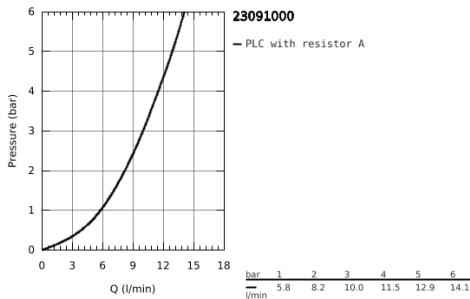

23 091 000 **BAULoop SINGLE-LEVER BASIN MIXER 1/2"**

PRODUCT DESCRIPTION

- Colour: chrome
- single hole installation
- metal lever
- GROHE Long-Life 28 mm ceramic cartridge
- GROHE Long-Life finish
- swivel tubular spout
- mousseur
- pop-up waste set 1 1/4"
- flexible connection hoses
- rapid installation system

23 091 000 BAULOOP SINGLE-LEVER BASIN MIXER 1/2"

SPARE PARTS, May 2012 – spareParts.validDate.now

1: Lever (Order-nr. 46779000)

2: Cartridge (Order-nr. 46580000)

3: Mousseur (Order-nr. 13928000)

4: Pop-up rod (Order-nr. 46739000)