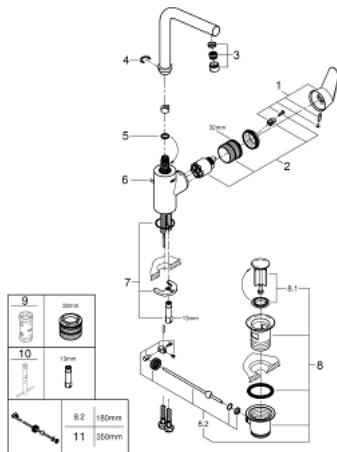

23 054 003 **EURODISC COSMOPOLITAN SINGLE-LEVER BASIN MIXER 1/2"**
L-SIZE

PRODUCT DESCRIPTION

- Colour: Chrome
- monobloc installation
- metal lever
- covered lever fixing
- GROHE SilkMove 35 mm ceramic cartridge
- adjustable flow rate limiter
- GROHE Long-Life finish
- Lead and Nickel Free Inner Water Ways
- GROHE FastFixation Plus installation system
- mousseur
- swivel tubular spout
- with stop restriction
- pop-up waste set 1 1/4"
- flexible connection hoses
- min. recommended pressure 0.2 bar
- optional temperature limiter (46 375 000)

23 054 003 **EURODISC COSMOPOLITAN SINGLE-LEVER BASIN MIXER 1/2"**
L-SIZE

SPARE PARTS, August 2017 – now

- 1: Lever (Spare part-nr. 46750000)
- 2: Cartridge (Spare part-nr. 46374000)
- 3: Flow restrictor (Spare part-nr. 64186000)
- 4: Safety ring (Spare part-nr. 48420000)
- 5: O-Ring Ø13,5 x Ø2,75 (Spare part-nr. 0128500M)
- 6: Pop-up rod (Spare part-nr. 46739000)
- 7: Shank mounting kit (Spare part-nr. 46671000)
- 8: Pop-up waste set 1 1/4" (Spare part-nr. 28910000)
- 8.1: Chrome bath plug (Spare part-nr. 07182000)
- 8.2: Eccentric rod (Spare part-nr. 07052000)
- 9: Socket Spanner (Spare part-nr. 19332000)*
- 10: Mounting wrench (Spare part-nr. 19017000)*
- 11: Eccentric rod (Spare part-nr. 07341000)*