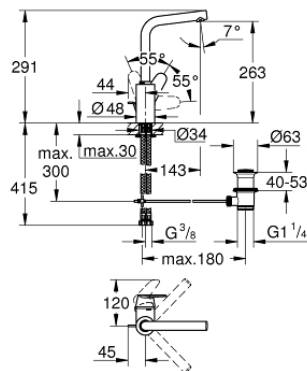

23 054 003 **EURODISC COSMOPOLITAN SINGLE-LEVER BASIN MIXER 1/2"**
L-SIZE

PRODUCT DESCRIPTION

- Colour: Chrome
- monobloc installation
- metal lever
- covered lever fixing
- GROHE SilkMove 35 mm ceramic cartridge
- adjustable flow rate limiter
- GROHE Long-Life finish
- Lead and Nickel Free Inner Water Ways
- GROHE FastFixation Plus installation system
- mousseur
- swivel tubular spout
- with stop restriction
- pop-up waste set 1 1/4"
- flexible connection hoses
- min. recommended pressure 0.2 bar
- optional temperature limiter (46 375 000)

23 054 003 **EURODISC COSMOPOLITAN SINGLE-LEVER BASIN MIXER 1/2"**
L-SIZE

SPARE PARTS, August 2017 – now

- 1: Lever (Spare part-nr. 46750000)
- 2: Cartridge (Spare part-nr. 46374000)
- 3: Flow restrictor (Spare part-nr. 64186000)
- 4: Safety ring (Spare part-nr. 48420000)
- 5: O-Ring Ø13,5 x Ø2,75 (Spare part-nr. 0128500M)
- 6: Pop-up rod (Spare part-nr. 46739000)
- 7: Shank mounting kit (Spare part-nr. 46671000)
- 8: Pop-up waste set 1 1/4" (Spare part-nr. 28910000)
- 8.1: Chrome bath plug (Spare part-nr. 07182000)
- 8.2: Eccentric rod (Spare part-nr. 07052000)
- 9: Socket Spanner (Spare part-nr. 19332000)*
- 10: Mounting wrench (Spare part-nr. 19017000)*
- 11: Eccentric rod (Spare part-nr. 07341000)*