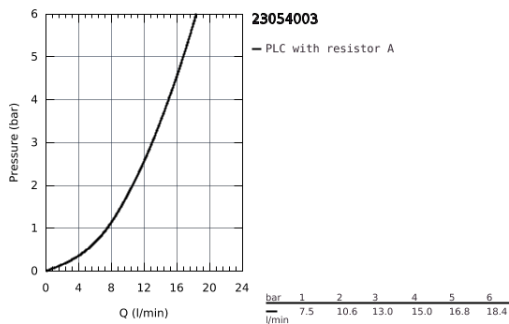

23 054 003 **EURODISC COSMOPOLITAN SINGLE-LEVER BASIN MIXER 1/2"**
L-SIZE

PRODUCT DESCRIPTION

- Colour: Chrome
- monobloc installation
- metal lever
- covered lever fixing
- GROHE SilkMove 35 mm ceramic cartridge
- adjustable flow rate limiter
- GROHE Long-Life finish
- Lead and Nickel Free Inner Water Ways
- GROHE FastFixation Plus installation system
- mousseur
- swivel tubular spout
- with stop restriction
- pop-up waste set 1 1/4"
- flexible connection hoses
- min. recommended pressure 0.2 bar
- optional temperature limiter (46 375 000)

23 054 003 **EURODISC COSMOPOLITAN SINGLE-LEVER BASIN MIXER 1/2"**
L-SIZE

SPARE PARTS, August 2017 – now

- 1: Lever (Spare part-nr. 46750000)
- 2: Cartridge (Spare part-nr. 46374000)
- 3: Flow restrictor (Spare part-nr. 64186000)
- 4: Safety ring (Spare part-nr. 48420000)
- 5: O-Ring Ø13,5 x Ø2,75 (Spare part-nr. 0128500M)
- 6: Pop-up rod (Spare part-nr. 46739000)
- 7: Shank mounting kit (Spare part-nr. 46671000)
- 8: Pop-up waste set 1 1/4" (Spare part-nr. 28910000)
- 8.1: Chrome bath plug (Spare part-nr. 07182000)
- 8.2: Eccentric rod (Spare part-nr. 07052000)
- 9: Socket Spanner (Spare part-nr. 19332000)*
- 10: Mounting wrench (Spare part-nr. 19017000)*
- 11: Eccentric rod (Spare part-nr. 07341000)*