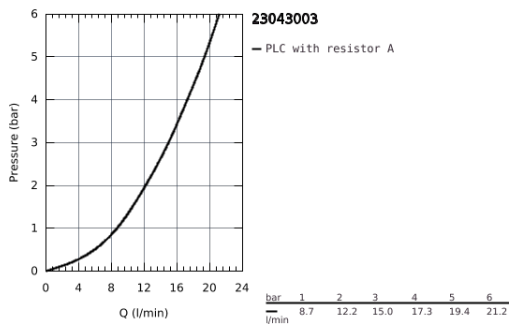

23 043 003 **EUROSTYLE COSMOPOLITAN SINGLE-LEVER BASIN MIXER 1/2"**
L-SIZE

PRODUCT DESCRIPTION

- Colour: Chrome
- monobloc installation
- metal lever
- covered lever fixing
- GROHE SilkMove 35 mm ceramic cartridge
- adjustable flow rate limiter
- GROHE Long-Life finish
- Lead and Nickel Free Inner Water Ways
- GROHE FastFixation installation system
- mousseur
- swivel tubular spout
- with stop restriction
- pop-up waste set 1 1/4"
- flexible connection hoses
- min. recommended pressure 0.2 bar

23 043 003 **EUROSTYLE COSMOPOLITAN SINGLE-LEVER BASIN MIXER 1/2"**
L-SIZE

SPARE PARTS, August 2017 – now

- 1: Lever (Spare part-nr. 46750000)
- 2: Cartridge (Spare part-nr. 46374000)
- 3: Flow restrictor (Spare part-nr. 48418000)
- 4: Safety ring (Spare part-nr. 48420000)
- 5: O-Ring Ø13,5 x Ø2,75 (Spare part-nr. 0128500M)
- 6: Pop-up rod (Spare part-nr. 46739000)
- 7: Shank mounting kit (Spare part-nr. 46671000)
- 8: Pop-up waste set 1 1/4" (Spare part-nr. 28910000)
- 8.1: Chrome bath plug (Spare part-nr. 07182000)
- 8.2: Eccentric rod (Spare part-nr. 07052000)
- 9: Socket Spanner (Spare part-nr. 19332000)*
- 10: Mounting wrench (Spare part-nr. 19017000)*
- 11: Eccentric rod (Spare part-nr. 07341000)*