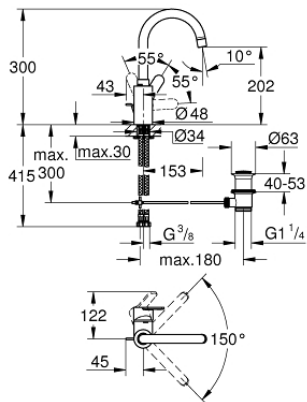

23 043 003 **EUROSTYLE COSMOPOLITAN SINGLE-LEVER BASIN MIXER 1/2"**
L-SIZE

PRODUCT DESCRIPTION

- Colour: Chrome
- monobloc installation
- metal lever
- covered lever fixing
- GROHE SilkMove 35 mm ceramic cartridge
- adjustable flow rate limiter
- GROHE Long-Life finish
- Lead and Nickel Free Inner Water Ways
- GROHE FastFixation installation system
- mousseur
- swivel tubular spout
- with stop restriction
- pop-up waste set 1 1/4"
- flexible connection hoses
- min. recommended pressure 0.2 bar

23 043 003 **EUROSTYLE COSMOPOLITAN SINGLE-LEVER BASIN MIXER 1/2"**
L-SIZE

SPARE PARTS, August 2017 – now

- 1: Lever (Spare part-nr. 46750000)
- 2: Cartridge (Spare part-nr. 46374000)
- 3: Flow restrictor (Spare part-nr. 48418000)
- 4: Safety ring (Spare part-nr. 48420000)
- 5: O-Ring Ø13,5 x Ø2,75 (Spare part-nr. 0128500M)
- 6: Pop-up rod (Spare part-nr. 46739000)
- 7: Shank mounting kit (Spare part-nr. 46671000)
- 8: Pop-up waste set 1 1/4" (Spare part-nr. 28910000)
- 8.1: Chrome bath plug (Spare part-nr. 07182000)
- 8.2: Eccentric rod (Spare part-nr. 07052000)
- 9: Socket Spanner (Spare part-nr. 19332000)*
- 10: Mounting wrench (Spare part-nr. 19017000)*
- 11: Eccentric rod (Spare part-nr. 07341000)*