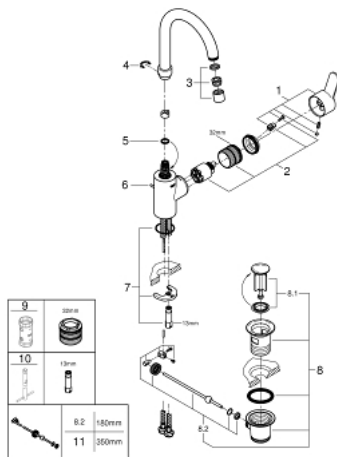

23 043 003 **EUROSTYLE COSMOPOLITAN SINGLE-LEVER BASIN MIXER 1/2"**
L-SIZE

PRODUCT DESCRIPTION

- Colour: Chrome
- monobloc installation
- metal lever
- covered lever fixing
- GROHE SilkMove 35 mm ceramic cartridge
- adjustable flow rate limiter
- GROHE Long-Life finish
- Lead and Nickel Free Inner Water Ways
- GROHE FastFixation installation system
- mousseur
- swivel tubular spout
- with stop restriction
- pop-up waste set 1 1/4"
- flexible connection hoses
- min. recommended pressure 0.2 bar

23 043 003 **EUROSTYLE COSMOPOLITAN SINGLE-LEVER BASIN MIXER 1/2"**
L-SIZE

SPARE PARTS, August 2017 – now

- 1: Lever (Spare part-nr. 46750000)
- 2: Cartridge (Spare part-nr. 46374000)
- 3: Flow restrictor (Spare part-nr. 48418000)
- 4: Safety ring (Spare part-nr. 48420000)
- 5: O-Ring Ø13,5 x Ø2,75 (Spare part-nr. 0128500M)
- 6: Pop-up rod (Spare part-nr. 46739000)
- 7: Shank mounting kit (Spare part-nr. 46671000)
- 8: Pop-up waste set 1 1/4" (Spare part-nr. 28910000)
- 8.1: Chrome bath plug (Spare part-nr. 07182000)
- 8.2: Eccentric rod (Spare part-nr. 07052000)
- 9: Socket Spanner (Spare part-nr. 19332000)*
- 10: Mounting wrench (Spare part-nr. 19017000)*
- 11: Eccentric rod (Spare part-nr. 07341000)*