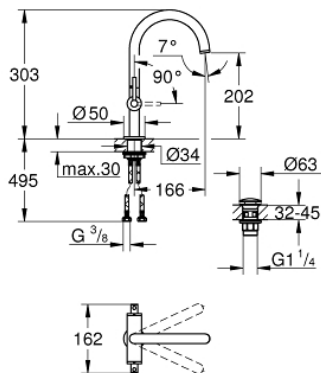

21 022 003 **ATRIO BASIN MIXER, 1/2"**
L-SIZE

PRODUCT DESCRIPTION

- Colour: Chrome
- ceramic headparts 1/2", 90°
- GROHE EcoJoy 5.7 l/min laminar mousseur
- rapid installation system
- swivel tubular spout with mousseur and stop limiter
- Push-open waste set 1 1/4"
- flexible connection hoses
- with lever handles
- Two different sets of caps included. One set with "H" and "C" marking, one set without marking.

21 022 003 **ATRIO BASIN MIXER, 1/2"**
L-SIZE

SPARE PARTS, April 2017 – now

- 1: Lever handles (Spare part-nr. 18027003)
- 2: Ceramic headpart, 1/2" (Spare part-nr. 45883000)
- 2.1: O-Ring $\varnothing 18,2 \times \varnothing 1,7$ (Spare part-nr. 0392400M)
- 3: O-Ring $\varnothing 13,5 \times \varnothing 2,75$ (Spare part-nr. 0128500M)
- 4: Safety ring (Spare part-nr. 4826600M)
- 5: Flow straightener (Spare part-nr. 48408000)
- 6: Ceramic headpart, 1/2" (Spare part-nr. 45882000)
- 6.1: O-Ring $\varnothing 18,2 \times \varnothing 1,7$ (Spare part-nr. 0392400M)
- 7: Shank fastening assembly (Spare part-nr. 48384000)
- 8: Waste set with push-open plug (Spare part-nr. 65807000)