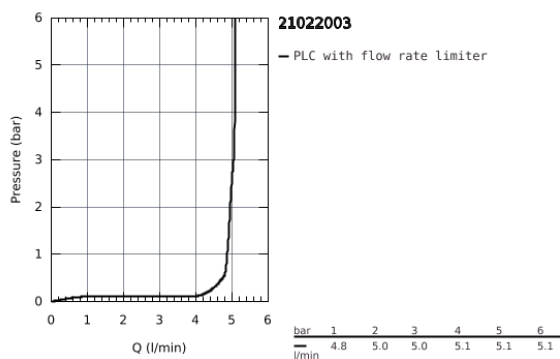

21 022 003 **ATRIO BASIN MIXER, 1/2"**
L-SIZE

PRODUCT DESCRIPTION

- Colour: Chrome
- ceramic headparts 1/2", 90°
- GROHE EcoJoy 5.7 l/min laminar mousseur
- rapid installation system
- swivel tubular spout with mousseur and stop limiter
- Push-open waste set 1 1/4"
- flexible connection hoses
- with lever handles
- Two different sets of caps included. One set with "H" and "C" marking, one set without marking.

21 022 003 **ATRIO BASIN MIXER, 1/2"**
L-SIZE

SPARE PARTS, April 2017 – now

- 1: Lever handles (Spare part-nr. 18027003)
- 2: Ceramic headpart, 1/2" (Spare part-nr. 45883000)
- 2.1: O-Ring $\varnothing 18,2 \times \varnothing 1,7$ (Spare part-nr. 0392400M)
- 3: O-Ring $\varnothing 13,5 \times \varnothing 2,75$ (Spare part-nr. 0128500M)
- 4: Safety ring (Spare part-nr. 4826600M)
- 5: Flow straightener (Spare part-nr. 48408000)
- 6: Ceramic headpart, 1/2" (Spare part-nr. 45882000)
- 6.1: O-Ring $\varnothing 18,2 \times \varnothing 1,7$ (Spare part-nr. 0392400M)
- 7: Shank fastening assembly (Spare part-nr. 48384000)
- 8: Waste set with push-open plug (Spare part-nr. 65807000)