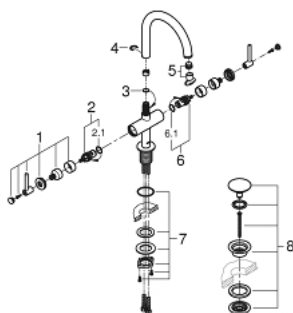

21 022 003 **ATRIO BASIN MIXER, 1/2"**
L-SIZE

PRODUCT DESCRIPTION

- Colour: Chrome
- ceramic headparts 1/2", 90°
- GROHE EcoJoy 5.7 l/min laminar mousseur
- rapid installation system
- swivel tubular spout with mousseur and stop limiter
- Push-open waste set 1 1/4"
- flexible connection hoses
- with lever handles
- Two different sets of caps included. One set with "H" and "C" marking, one set without marking.

21 022 003 **ATRIO BASIN MIXER, 1/2"**
L-SIZE

SPARE PARTS, April 2017 – now

- 1: Lever handles (Spare part-nr. 18027003)
- 2: Ceramic headpart, 1/2" (Spare part-nr. 45883000)
- 2.1: O-Ring $\varnothing 18,2 \times \varnothing 1,7$ (Spare part-nr. 0392400M)
- 3: O-Ring $\varnothing 13,5 \times \varnothing 2,75$ (Spare part-nr. 0128500M)
- 4: Safety ring (Spare part-nr. 4826600M)
- 5: Flow straightener (Spare part-nr. 48408000)
- 6: Ceramic headpart, 1/2" (Spare part-nr. 45882000)
- 6.1: O-Ring $\varnothing 18,2 \times \varnothing 1,7$ (Spare part-nr. 0392400M)
- 7: Shank fastening assembly (Spare part-nr. 48384000)
- 8: Waste set with push-open plug (Spare part-nr. 65807000)