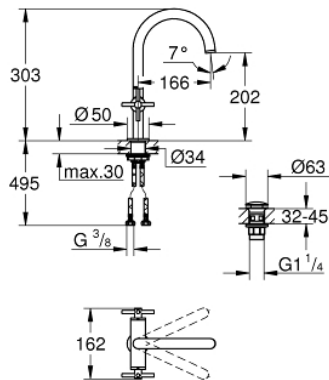

21 019 003 **ATRIO BASIN MIXER, 1/2"**
L-SIZE

PRODUCT DESCRIPTION

- Colour: Chrome
- ceramic headparts 1/2", 90°
- GROHE Long-Life finish
- GROHE EcoJoy 5.7 l/min laminar mousseur
- rapid installation system
- swivel tubular spout with mousseur and stop limiter
- Push-open waste set 1 1/4"
- flexible connection hoses
- with cross handles
- Two different sets of caps included. One set with "H" and "C" marking, one set without marking.

21 019 003 **ATRIO BASIN MIXER, 1/2"**
L-SIZE

SPARE PARTS, August 2018 – now

- 1: Cross handles (Spare part-nr. 18026003)
- 2: Ceramic headpart, 1/2" (Spare part-nr. 45883000)
- 2.1: O-Ring $\varnothing 18,2 \times \varnothing 1,7$ (Spare part-nr. 0392400M)
- 3: O-Ring $\varnothing 13,5 \times \varnothing 2,75$ (Spare part-nr. 0128500M)
- 4: Safety ring (Spare part-nr. 4826600M)
- 5: Flow straightener (Spare part-nr. 48408000)
- 6: Shank fastening assembly (Spare part-nr. 48384000)
- 7: Waste set with push-open plug (Spare part-nr. 65807000)
- 8: Ceramic headpart, 1/2" (Spare part-nr. 45882000)
- 8.1: O-Ring $\varnothing 18,2 \times \varnothing 1,7$ (Spare part-nr. 0392400M)