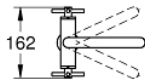

21 019 003 **ATRIO BASIN MIXER, 1/2"**
L-SIZE

PRODUCT DESCRIPTION

- Colour: Chrome
- ceramic headparts 1/2", 90°
- GROHE Long-Life finish
- GROHE EcoJoy 5.7 l/min laminar mousseur
- rapid installation system
- swivel tubular spout with mousseur and stop limiter
- Push-open waste set 1 1/4"
- flexible connection hoses
- with cross handles
- Two different sets of caps included. One set with "H" and "C" marking, one set without marking.

21 019 003 **ATRIO BASIN MIXER, 1/2"**
L-SIZE

SPARE PARTS, August 2018 – now

- 1: Cross handles (Spare part-nr. 18026003)
- 2: Ceramic headpart, 1/2" (Spare part-nr. 45883000)
- 2.1: O-Ring $\varnothing 18,2 \times \varnothing 1,7$ (Spare part-nr. 0392400M)
- 3: O-Ring $\varnothing 13,5 \times \varnothing 2,75$ (Spare part-nr. 0128500M)
- 4: Safety ring (Spare part-nr. 4826600M)
- 5: Flow straightener (Spare part-nr. 48408000)
- 6: Shank fastening assembly (Spare part-nr. 48384000)
- 7: Waste set with push-open plug (Spare part-nr. 65807000)
- 8: Ceramic headpart, 1/2" (Spare part-nr. 45882000)
- 8.1: O-Ring $\varnothing 18,2 \times \varnothing 1,7$ (Spare part-nr. 0392400M)