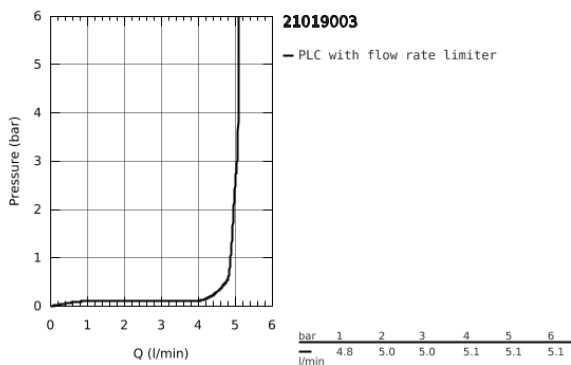

21 019 003 **ATRIO BASIN MIXER, 1/2"**
L-SIZE

PRODUCT DESCRIPTION

- Colour: Chrome
- ceramic headparts 1/2", 90°
- GROHE Long-Life finish
- GROHE EcoJoy 5.7 l/min laminar mousseur
- rapid installation system
- swivel tubular spout with mousseur and stop limiter
- Push-open waste set 1 1/4"
- flexible connection hoses
- with cross handles
- Two different sets of caps included. One set with "H" and "C" marking, one set without marking.

21 019 003 **ATRIO BASIN MIXER, 1/2"**
L-SIZE

SPARE PARTS, August 2018 – now

- 1: Cross handles (Spare part-nr. 18026003)
- 2: Ceramic headpart, 1/2" (Spare part-nr. 45883000)
- 2.1: O-Ring $\varnothing 18,2 \times \varnothing 1,7$ (Spare part-nr. 0392400M)
- 3: O-Ring $\varnothing 13,5 \times \varnothing 2,75$ (Spare part-nr. 0128500M)
- 4: Safety ring (Spare part-nr. 4826600M)
- 5: Flow straightener (Spare part-nr. 48408000)
- 6: Shank fastening assembly (Spare part-nr. 48384000)
- 7: Waste set with push-open plug (Spare part-nr. 65807000)
- 8: Ceramic headpart, 1/2" (Spare part-nr. 45882000)
- 8.1: O-Ring $\varnothing 18,2 \times \varnothing 1,7$ (Spare part-nr. 0392400M)