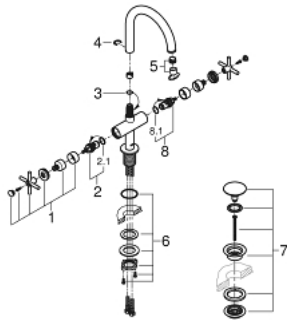

21 019 003 **ATRIO BASIN MIXER, 1/2"**
L-SIZE

PRODUCT DESCRIPTION

- Colour: Chrome
- ceramic headparts 1/2", 90°
- GROHE Long-Life finish
- GROHE EcoJoy 5.7 l/min laminar mousseur
- rapid installation system
- swivel tubular spout with mousseur and stop limiter
- Push-open waste set 1 1/4"
- flexible connection hoses
- with cross handles
- Two different sets of caps included. One set with "H" and "C" marking, one set without marking.

21 019 003 **ATRIO BASIN MIXER, 1/2"**
L-SIZE

SPARE PARTS, August 2018 – now

- 1: Cross handles (Spare part-nr. 18026003)
- 2: Ceramic headpart, 1/2" (Spare part-nr. 45883000)
- 2.1: O-Ring $\varnothing 18,2 \times \varnothing 1,7$ (Spare part-nr. 0392400M)
- 3: O-Ring $\varnothing 13,5 \times \varnothing 2,75$ (Spare part-nr. 0128500M)
- 4: Safety ring (Spare part-nr. 4826600M)
- 5: Flow straightener (Spare part-nr. 48408000)
- 6: Shank fastening assembly (Spare part-nr. 48384000)
- 7: Waste set with push-open plug (Spare part-nr. 65807000)
- 8: Ceramic headpart, 1/2" (Spare part-nr. 45882000)
- 8.1: O-Ring $\varnothing 18,2 \times \varnothing 1,7$ (Spare part-nr. 0392400M)